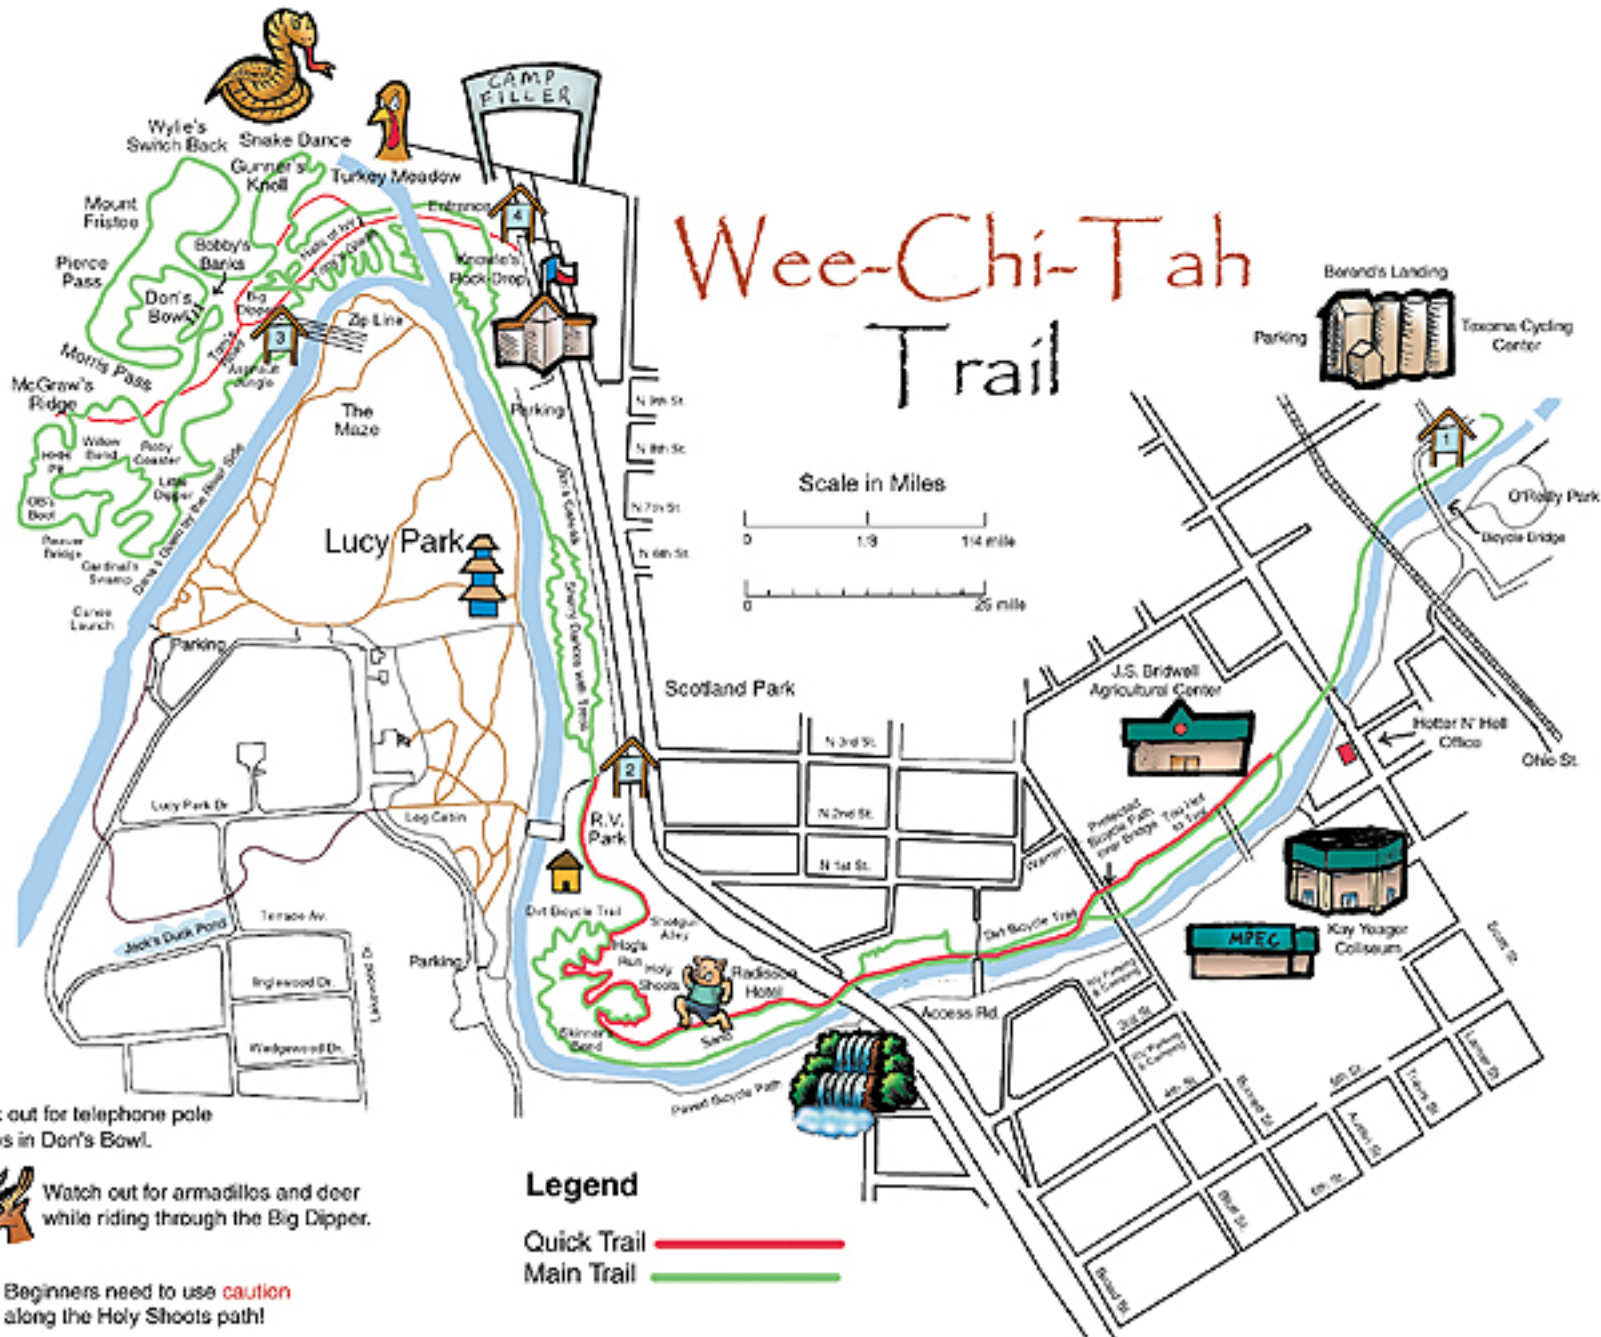

# Wee-Chi-Tah Trail

Look out for telephone pole jumps in Don's Bowl.

Watch out for armadillos and deer while riding through the Big Dipper.

Beginners need to use caution along the Holy Shoots path!

## Legend

- Quick Trail
- Main Trail