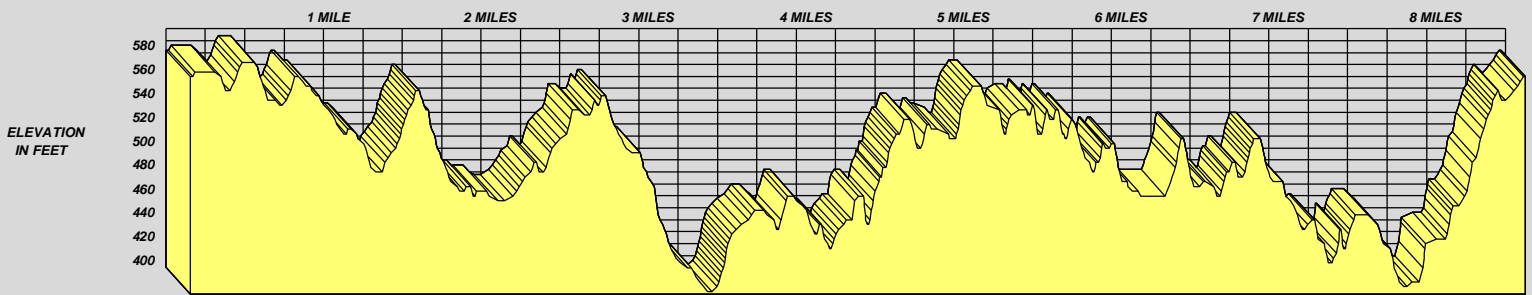

Salcedo Group Inc.
Copyright 2006

Tyler State Park Hike and Bike Trail

- Tyler S.P. Trail
- 4' Minor Contour
- 20' Major Contour

PROFILE OF TYLER STATE PARK (ALL LOOPS)
DISTANCE IN MILES

www.salcedotrailmaps.com