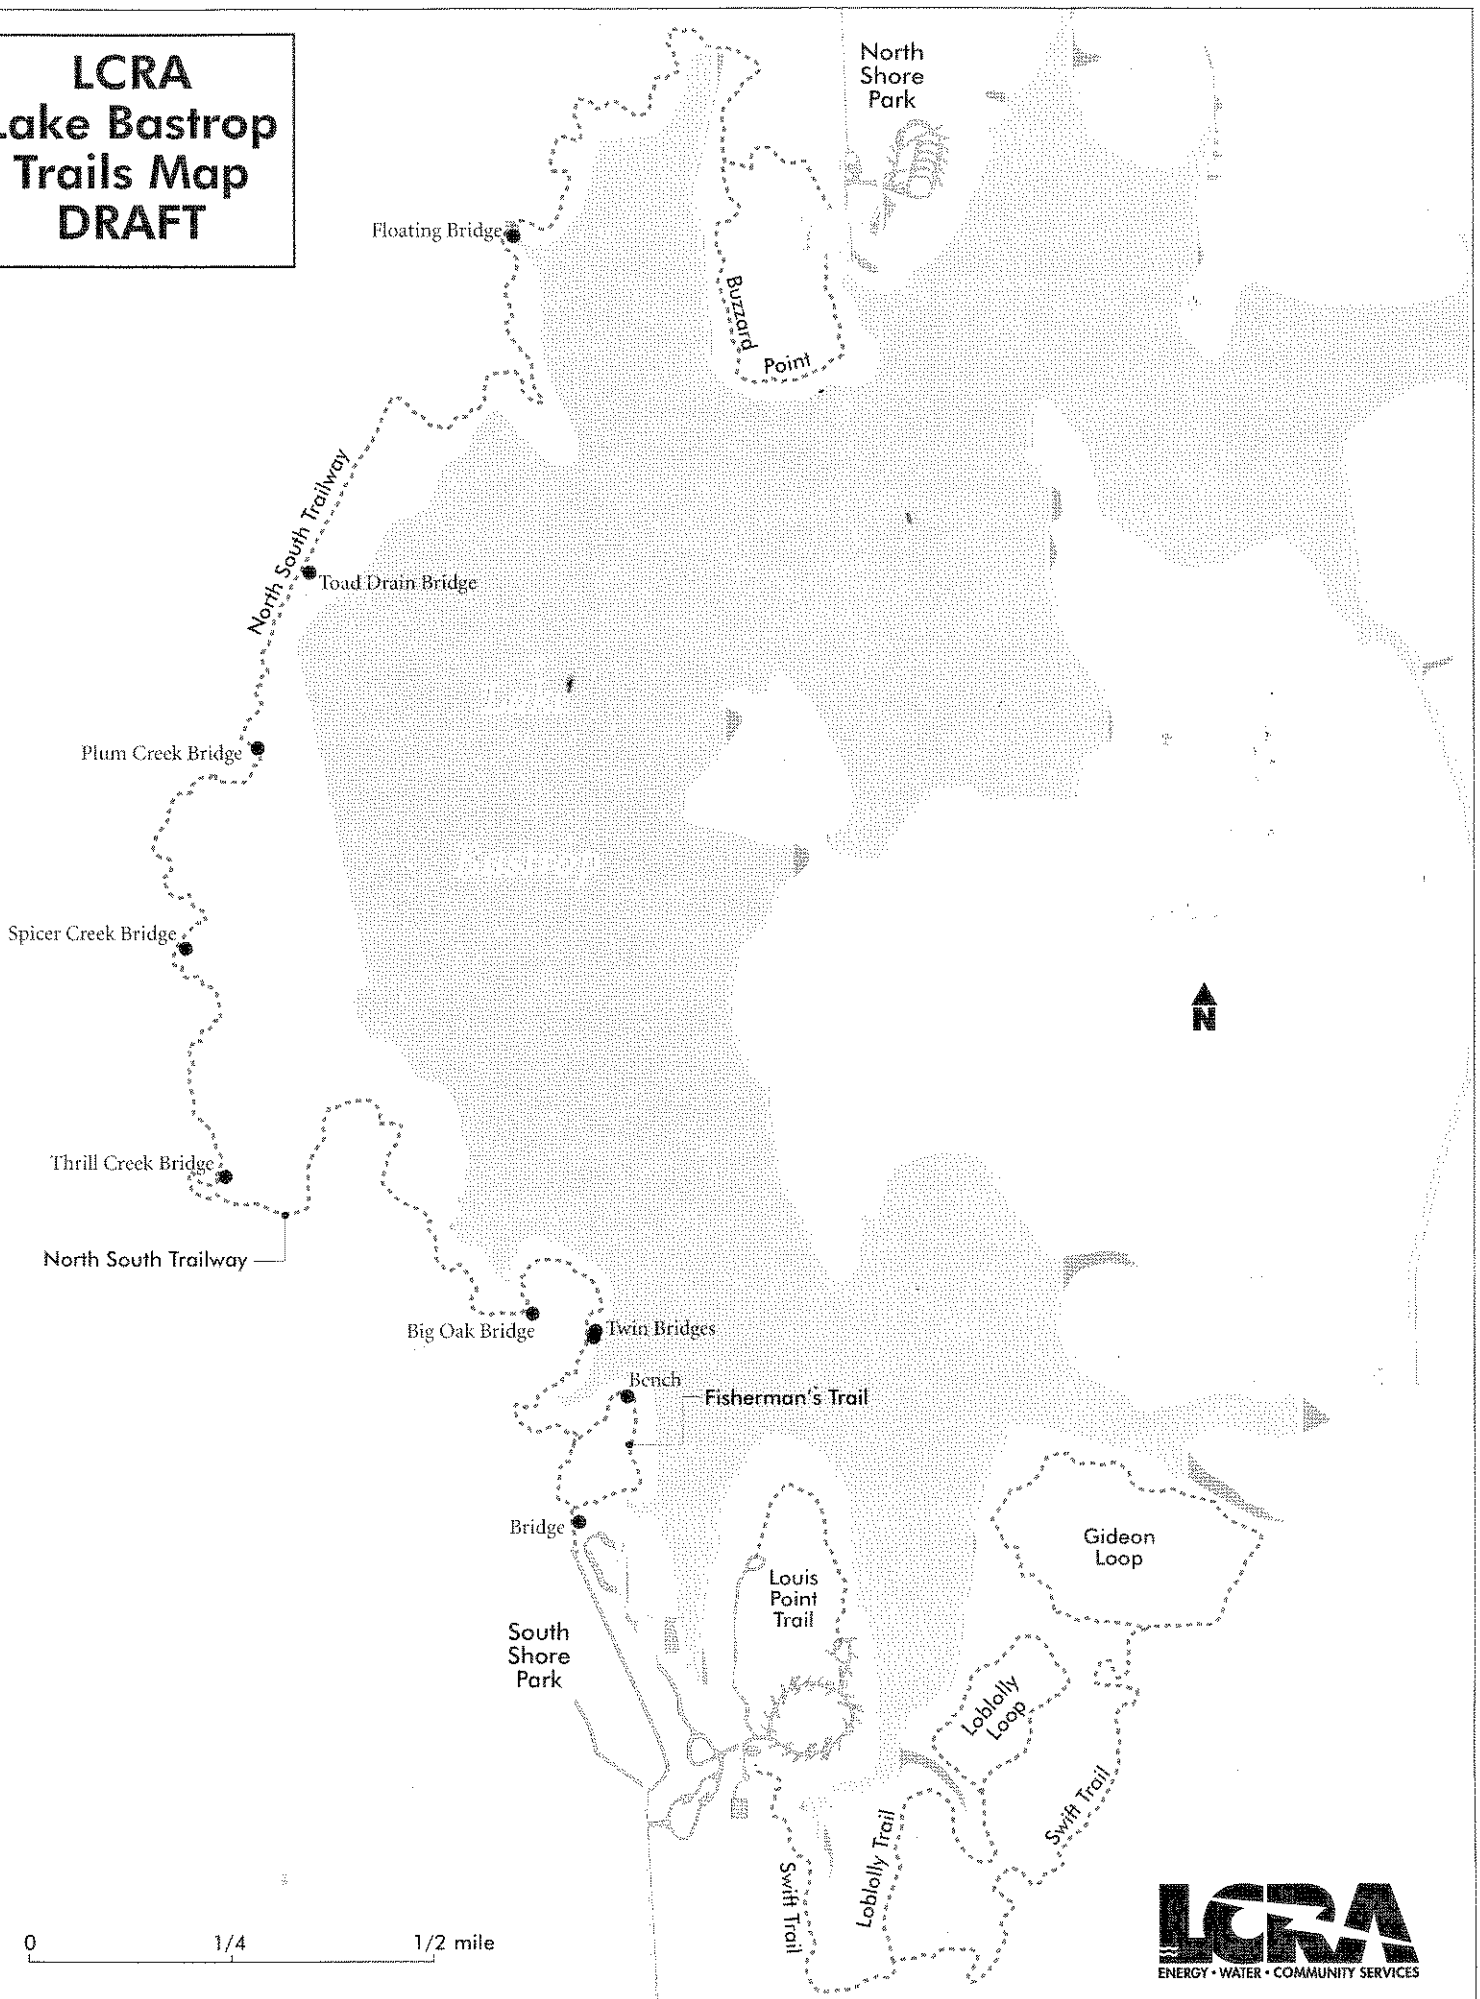

LCRA Lake Bastrop Trails Map DRAFT

0 1/4 1/2 mile