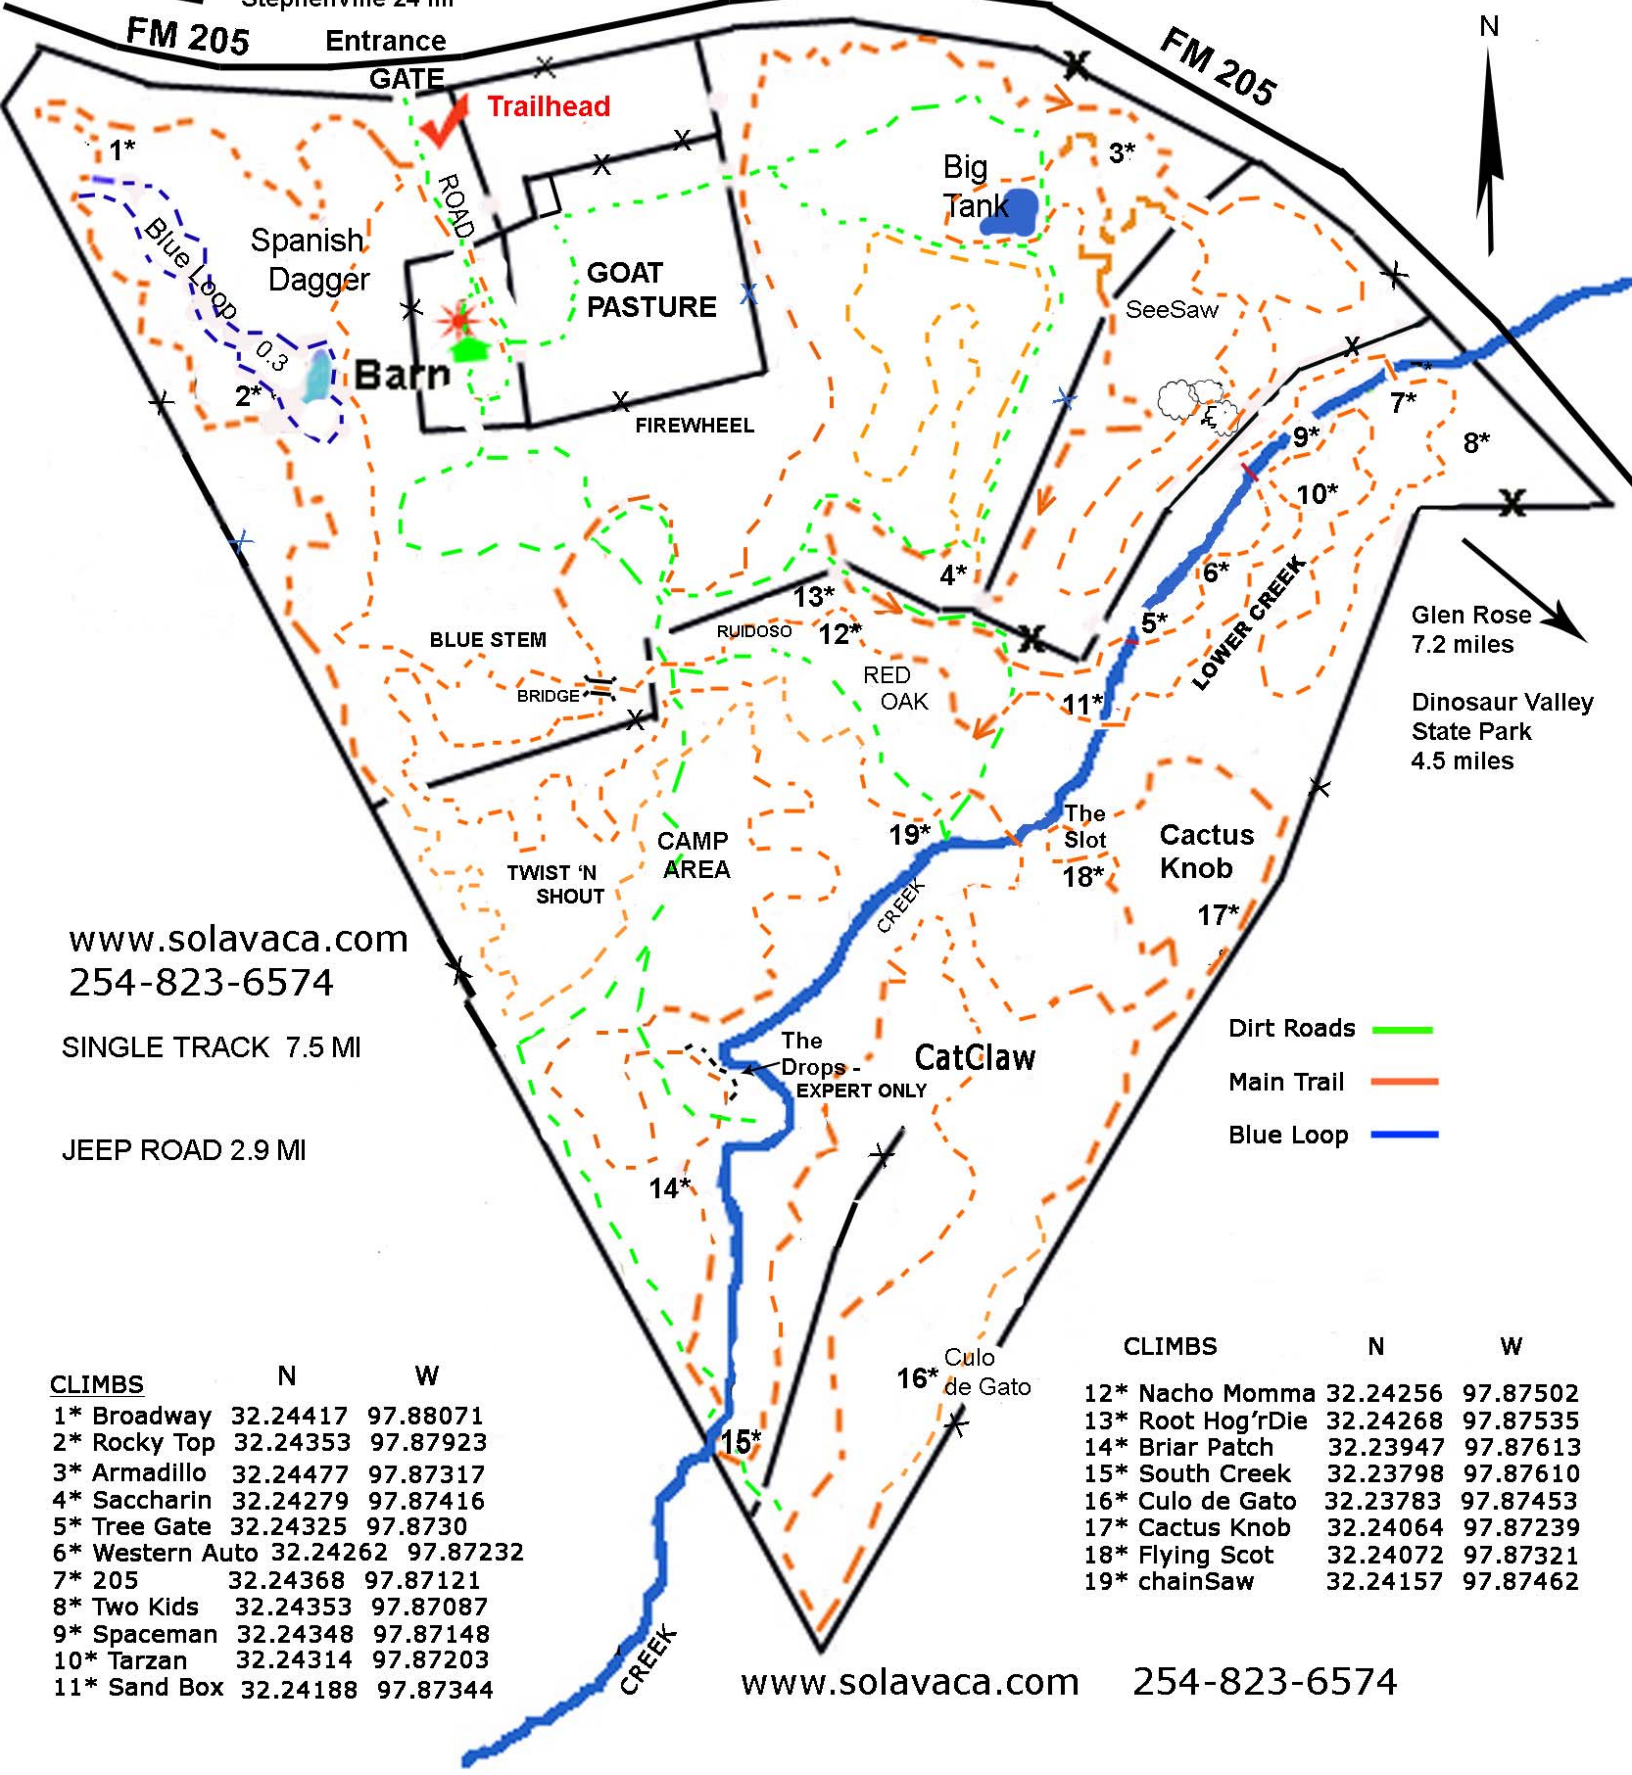

SOLAVACA TRAIL MAP

Granbury 17 mi
Stephenville 24 mi
GATE Lat N32.24458 Long W97.87926

www.solavaca.com
254-823-6574

SINGLE TRACK 7.5 MI

JEEP ROAD 2.9 MI

Dirt Roads —
Main Trail —
Blue Loop —

| CLIMBS | N | W |
|-----------------|----------|----------|
| 1* Broadway | 32.24417 | 97.88071 |
| 2* Rocky Top | 32.24353 | 97.87923 |
| 3* Armadillo | 32.24477 | 97.87317 |
| 4* Saccharin | 32.24279 | 97.87416 |
| 5* Tree Gate | 32.24325 | 97.8730 |
| 6* Western Auto | 32.24262 | 97.87232 |
| 7* 205 | 32.24368 | 97.87121 |
| 8* Two Kids | 32.24353 | 97.87087 |
| 9* Spaceman | 32.24348 | 97.87148 |
| 10* Tarzan | 32.24314 | 97.87203 |
| 11* Sand Box | 32.24188 | 97.87344 |

| CLIMBS | N | W |
|-------------------|----------|----------|
| 12* Nacho Momma | 32.24256 | 97.87502 |
| 13* Root Hog'rDie | 32.24268 | 97.87535 |
| 14* Briar Patch | 32.23947 | 97.87613 |
| 15* South Creek | 32.23798 | 97.87610 |
| 16* Culo de Gato | 32.23783 | 97.87453 |
| 17* Cactus Knob | 32.24064 | 97.87239 |
| 18* Flying Scot | 32.24072 | 97.87321 |
| 19* chainSaw | 32.24157 | 97.87462 |

www.solavaca.com 254-823-6574