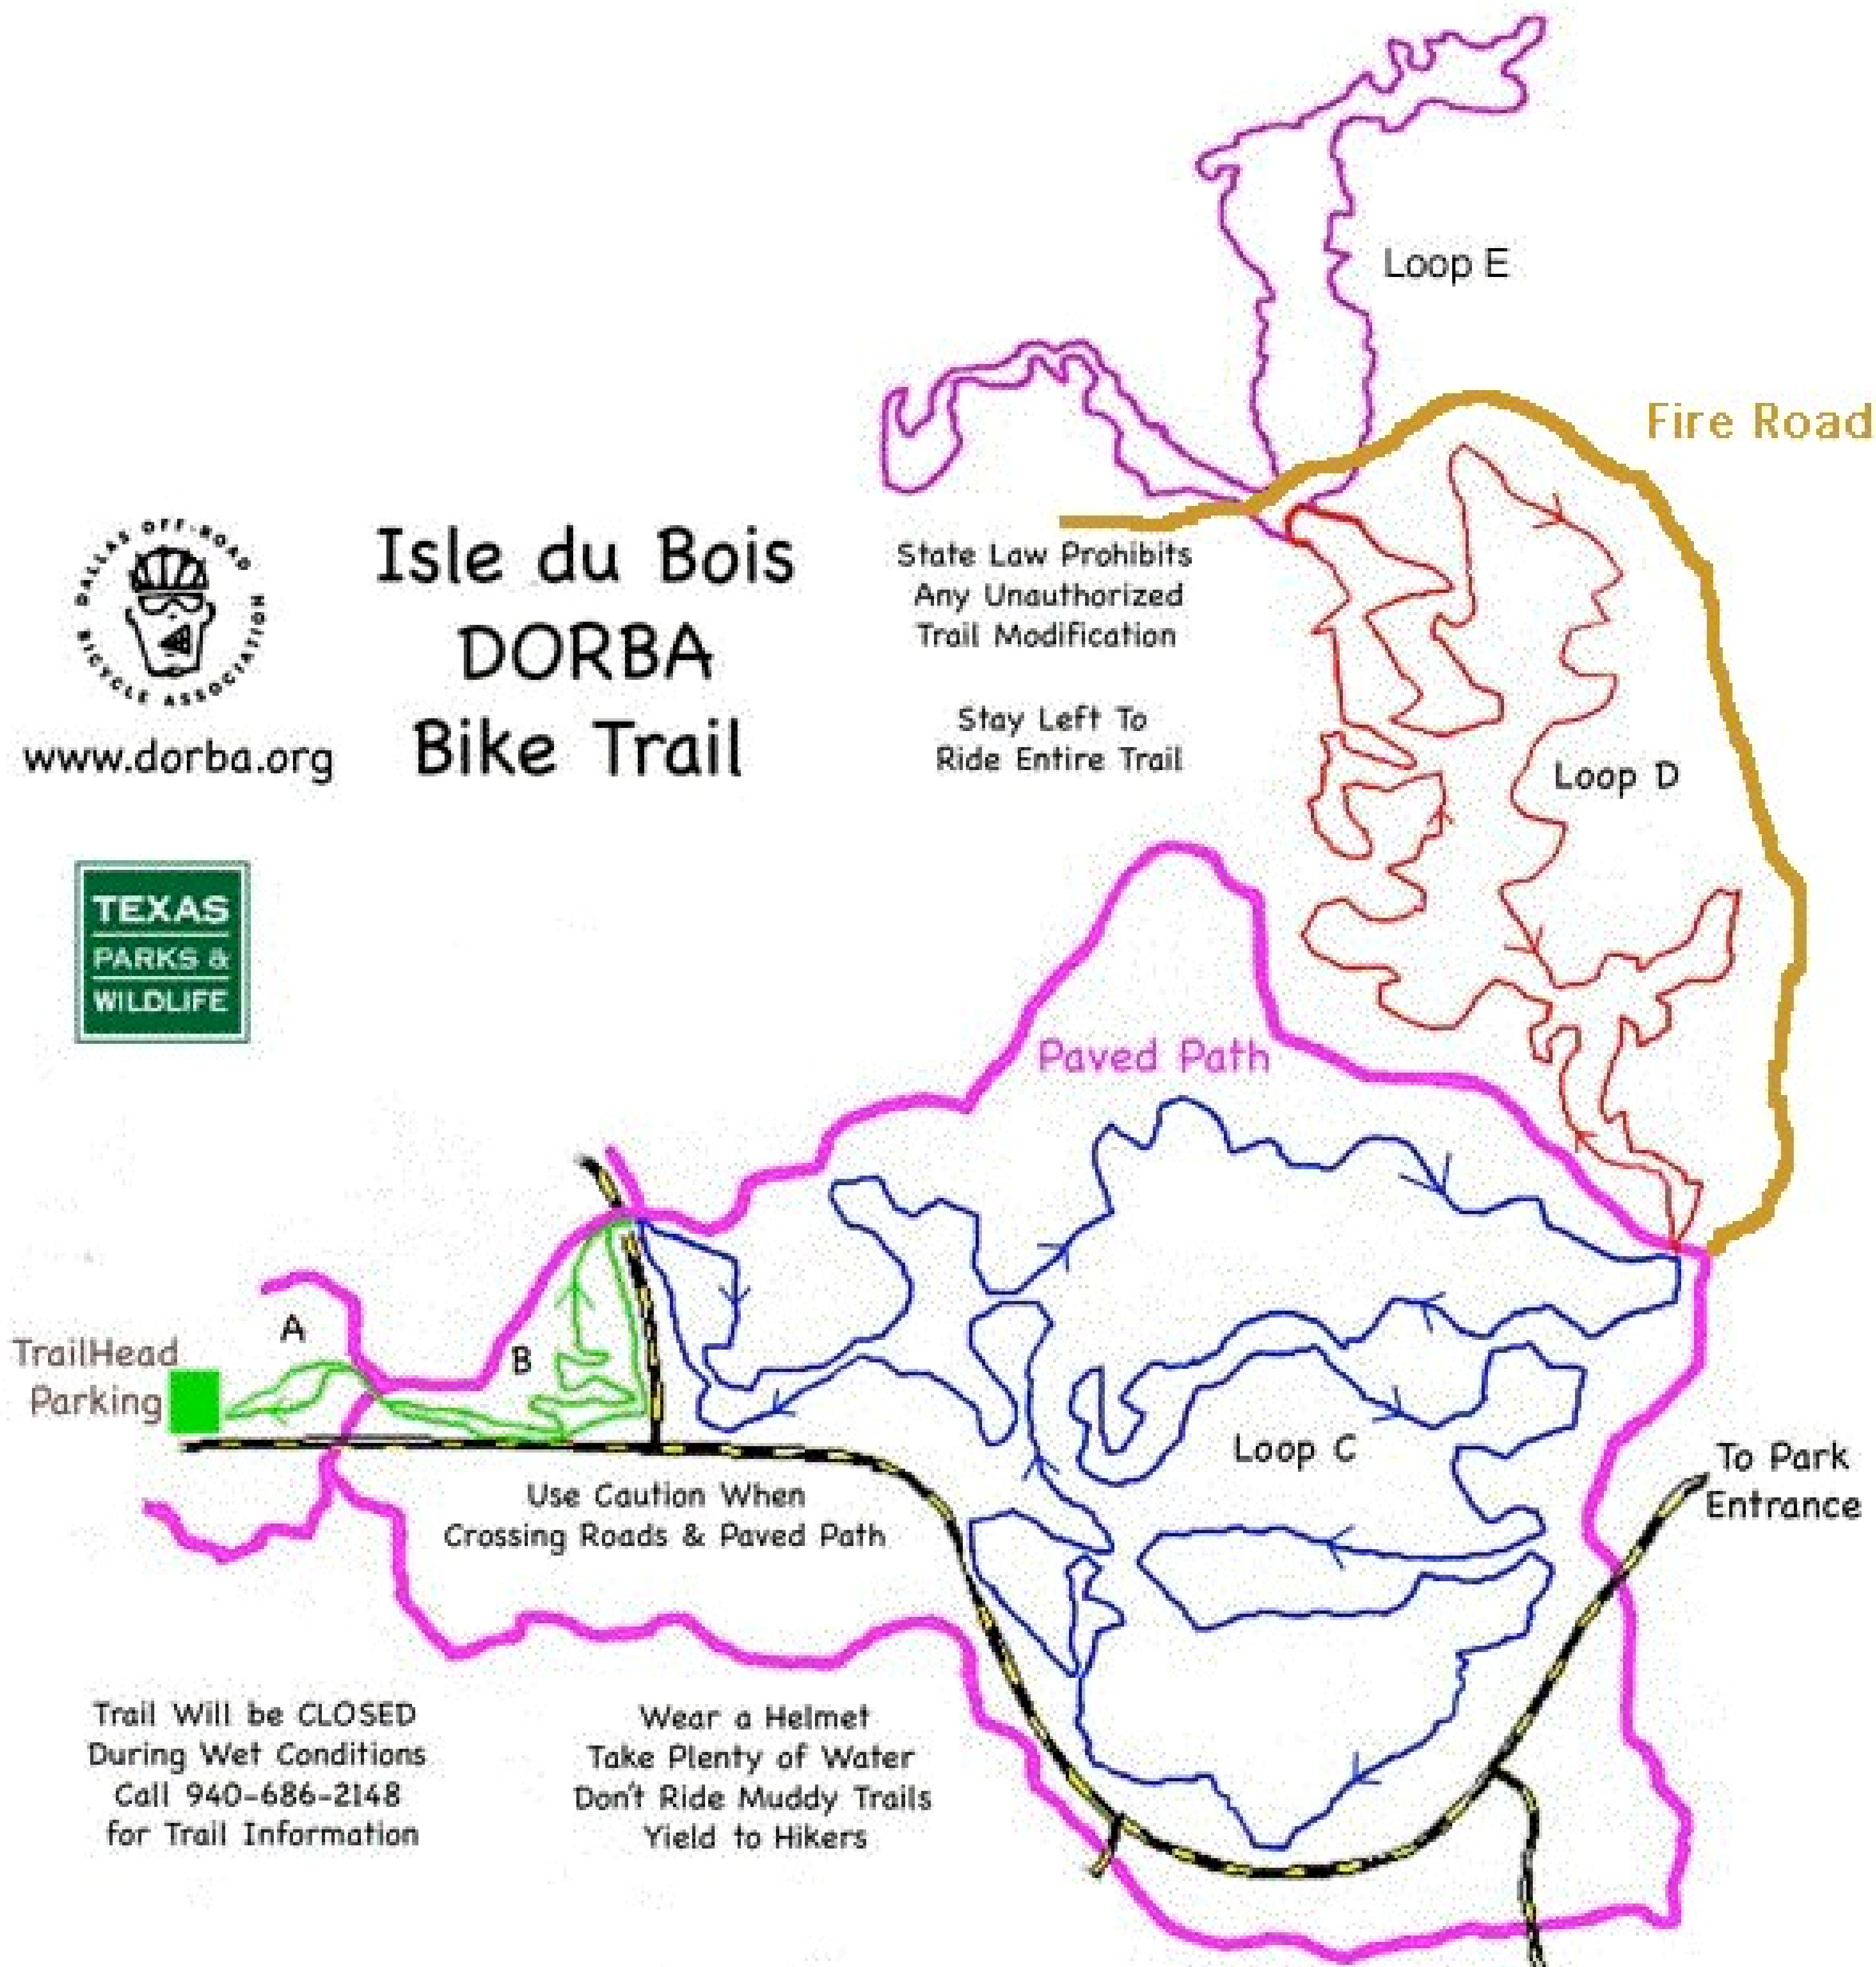

www.dorba.org

Isle du Bois DORBA Bike Trail

State Law Prohibits
Any Unauthorized
Trail Modification

Stay Left To
Ride Entire Trail

Use Caution When
Crossing Roads & Paved Path

Trail Will be CLOSED
During Wet Conditions
Call 940-686-2148
for Trail Information

Wear a Helmet
Take Plenty of Water
Don't Ride Muddy Trails
Yield to Hikers