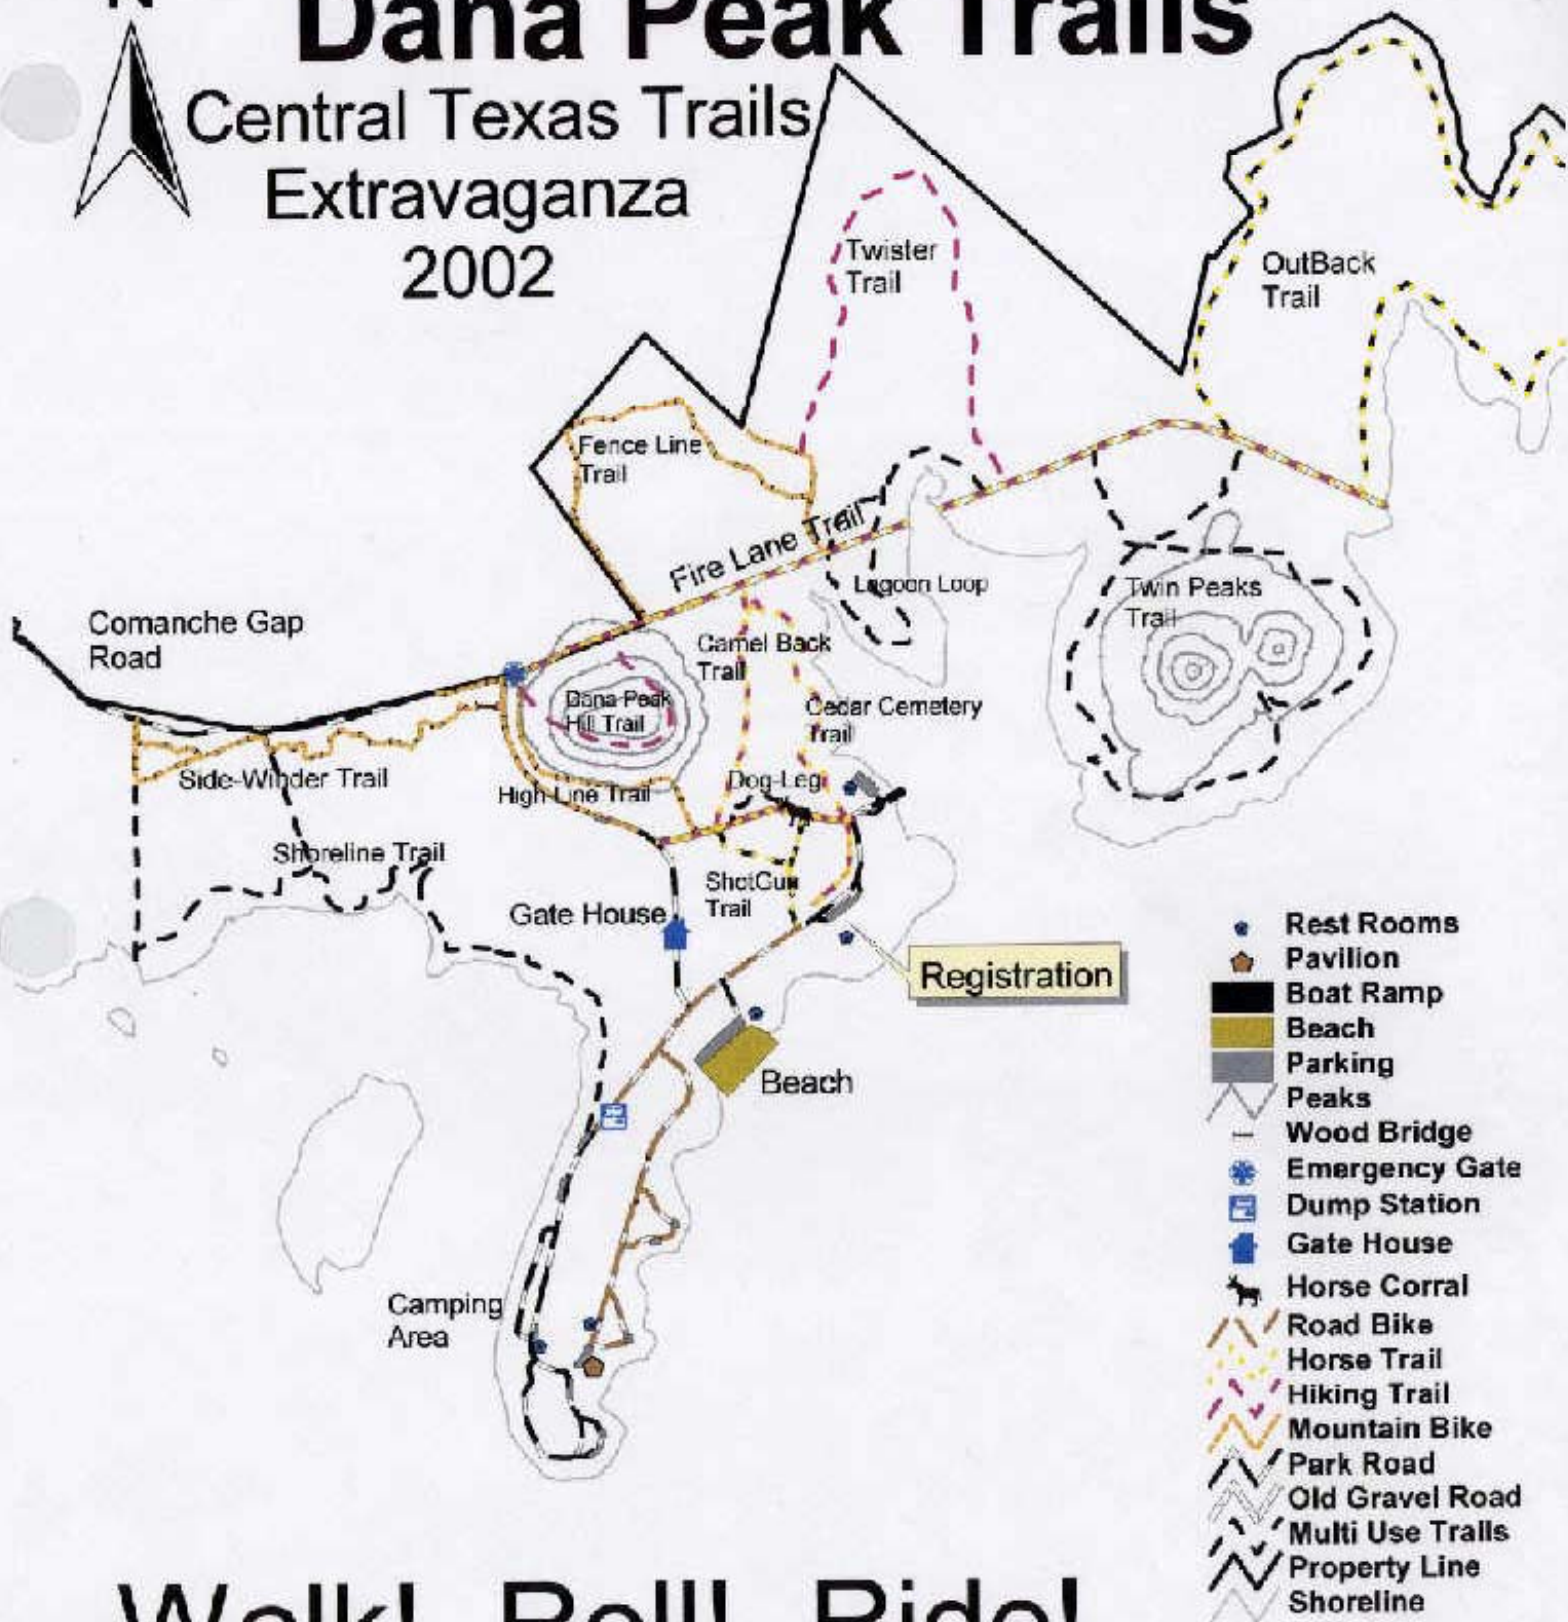

N

Dana Peak Trails

Central Texas Trails Extravaganza 2002

Walk! Roll! Ride!

0.8

0

0.8 Miles