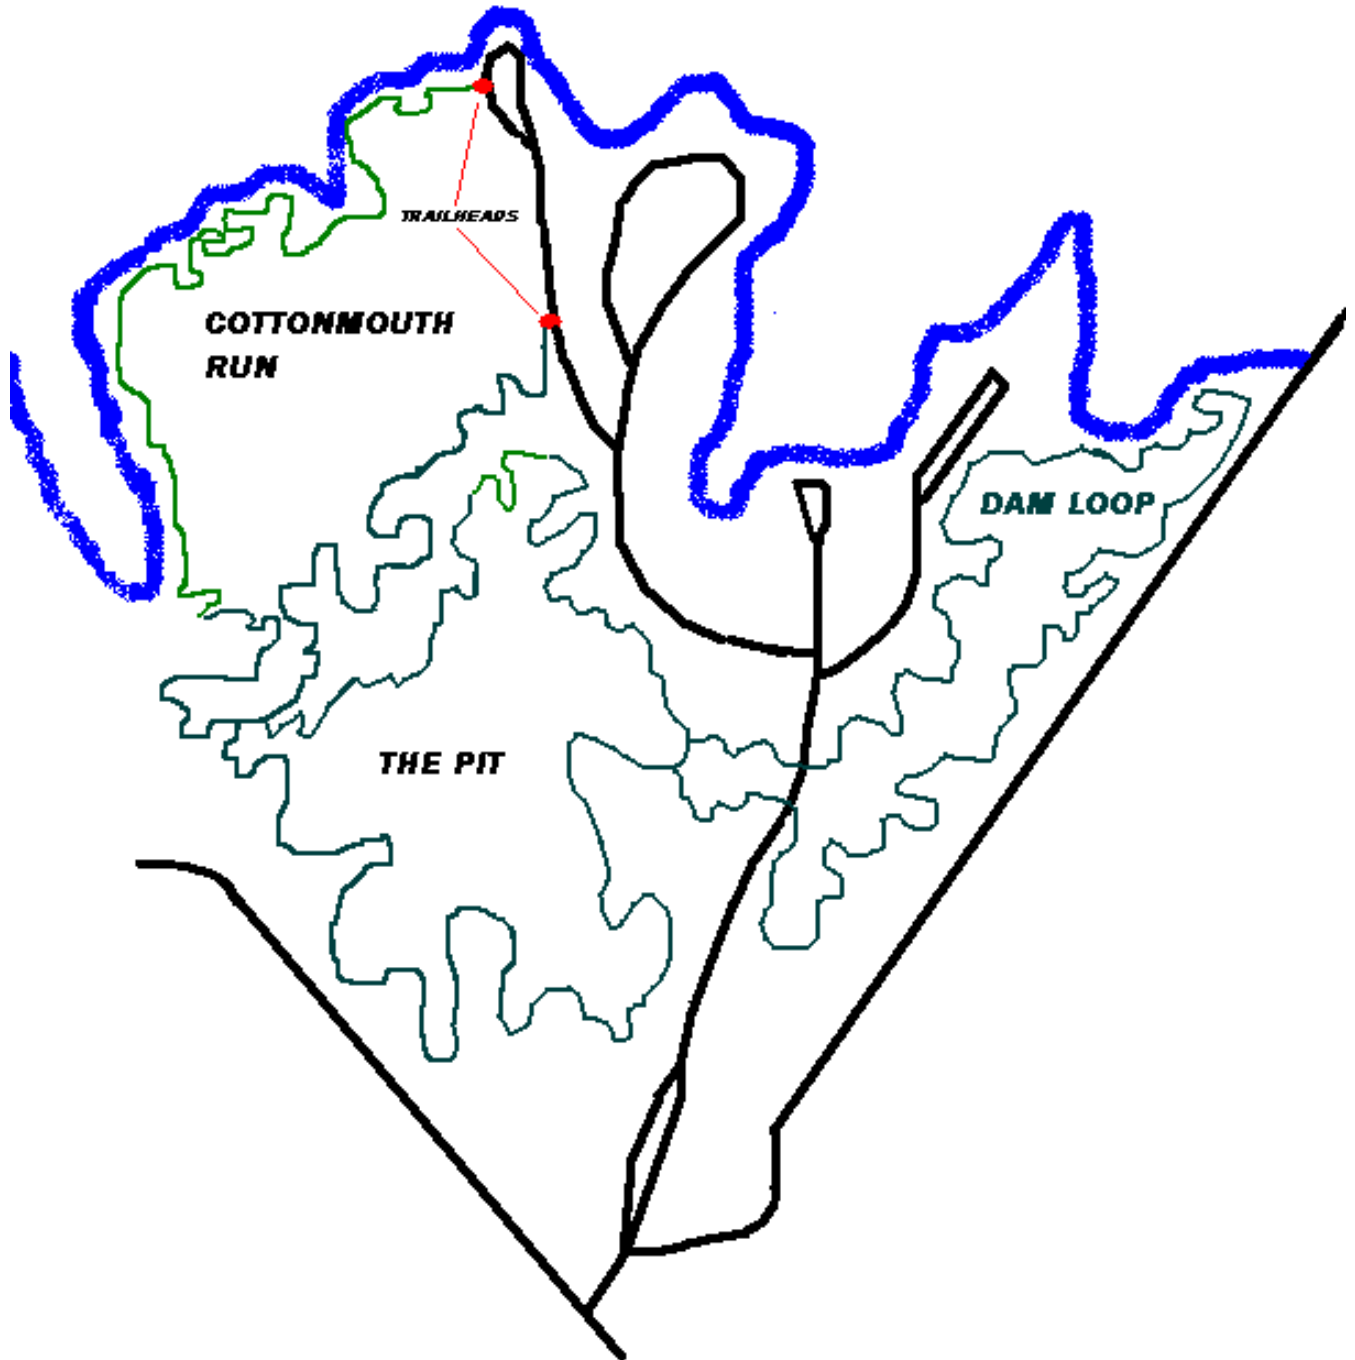

*COLETO CREEK RESERVOIR
MOUNTAIN BIKE TRAILS*

● **TRAILHEADS**
6.6 MILES OF TRAILS