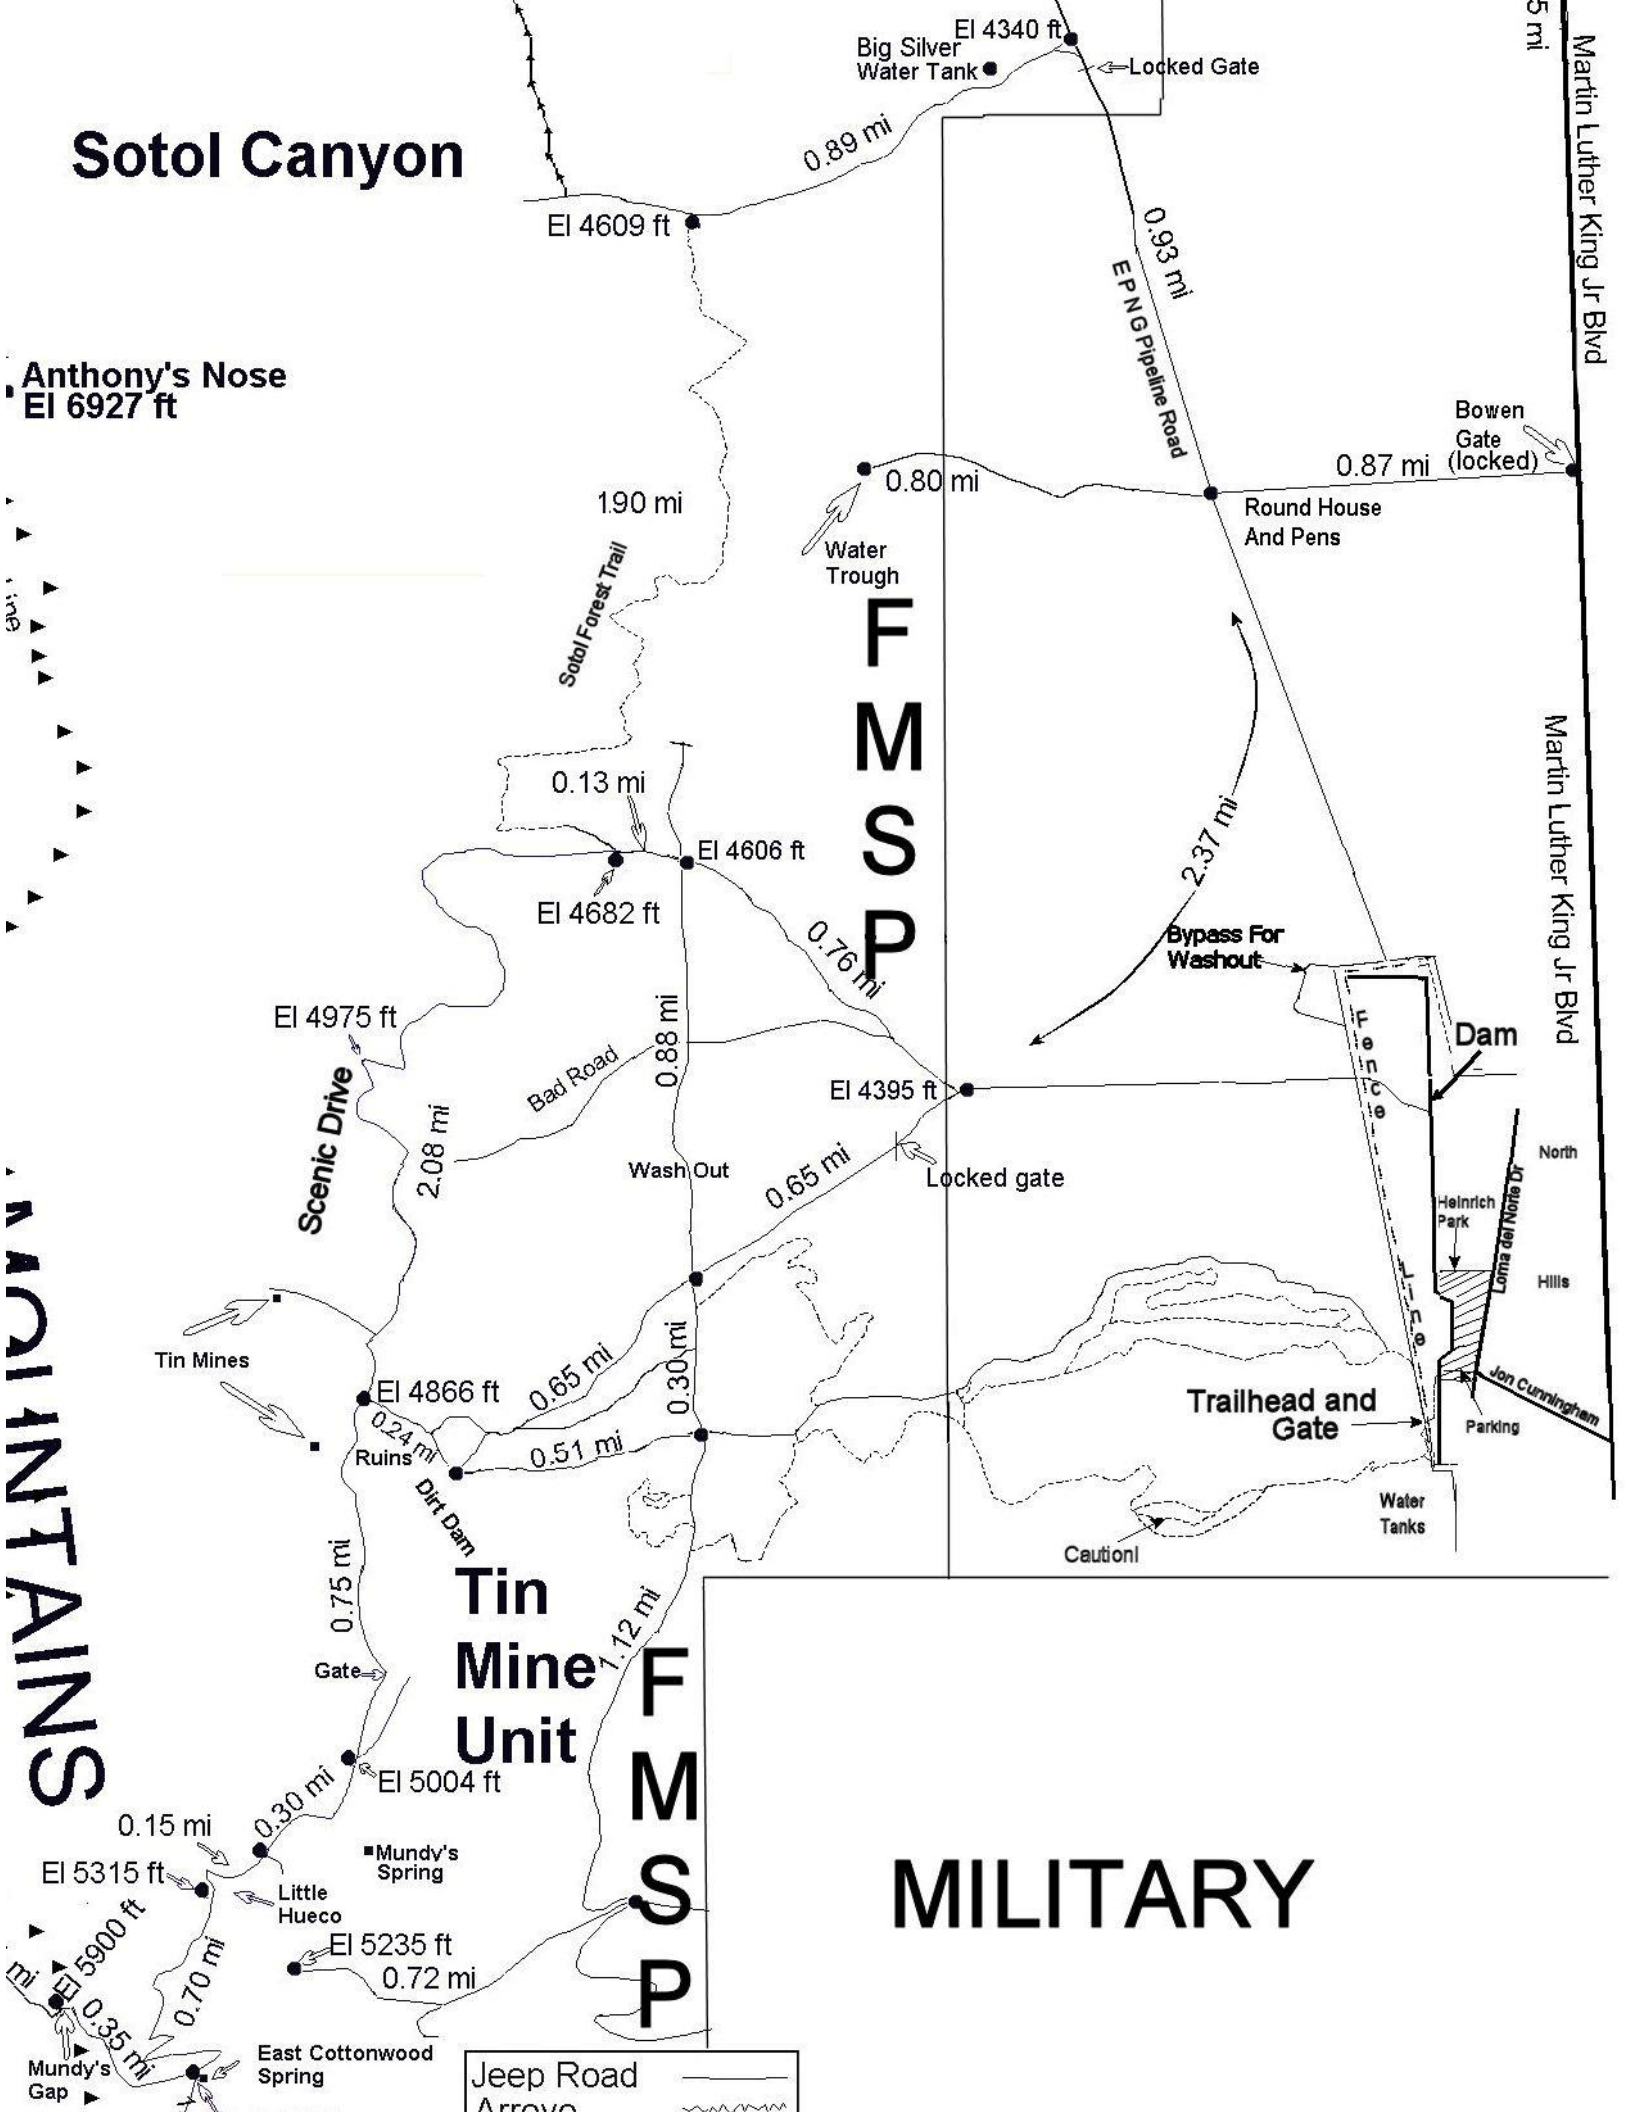

Sotol Canyon

Anthony's Nose
El 6927 ft

ANTICLINAL MOUNTAINS

Tin Mine Unit
F
M
S
P

MILITARY

Jeep Road
Arroyo