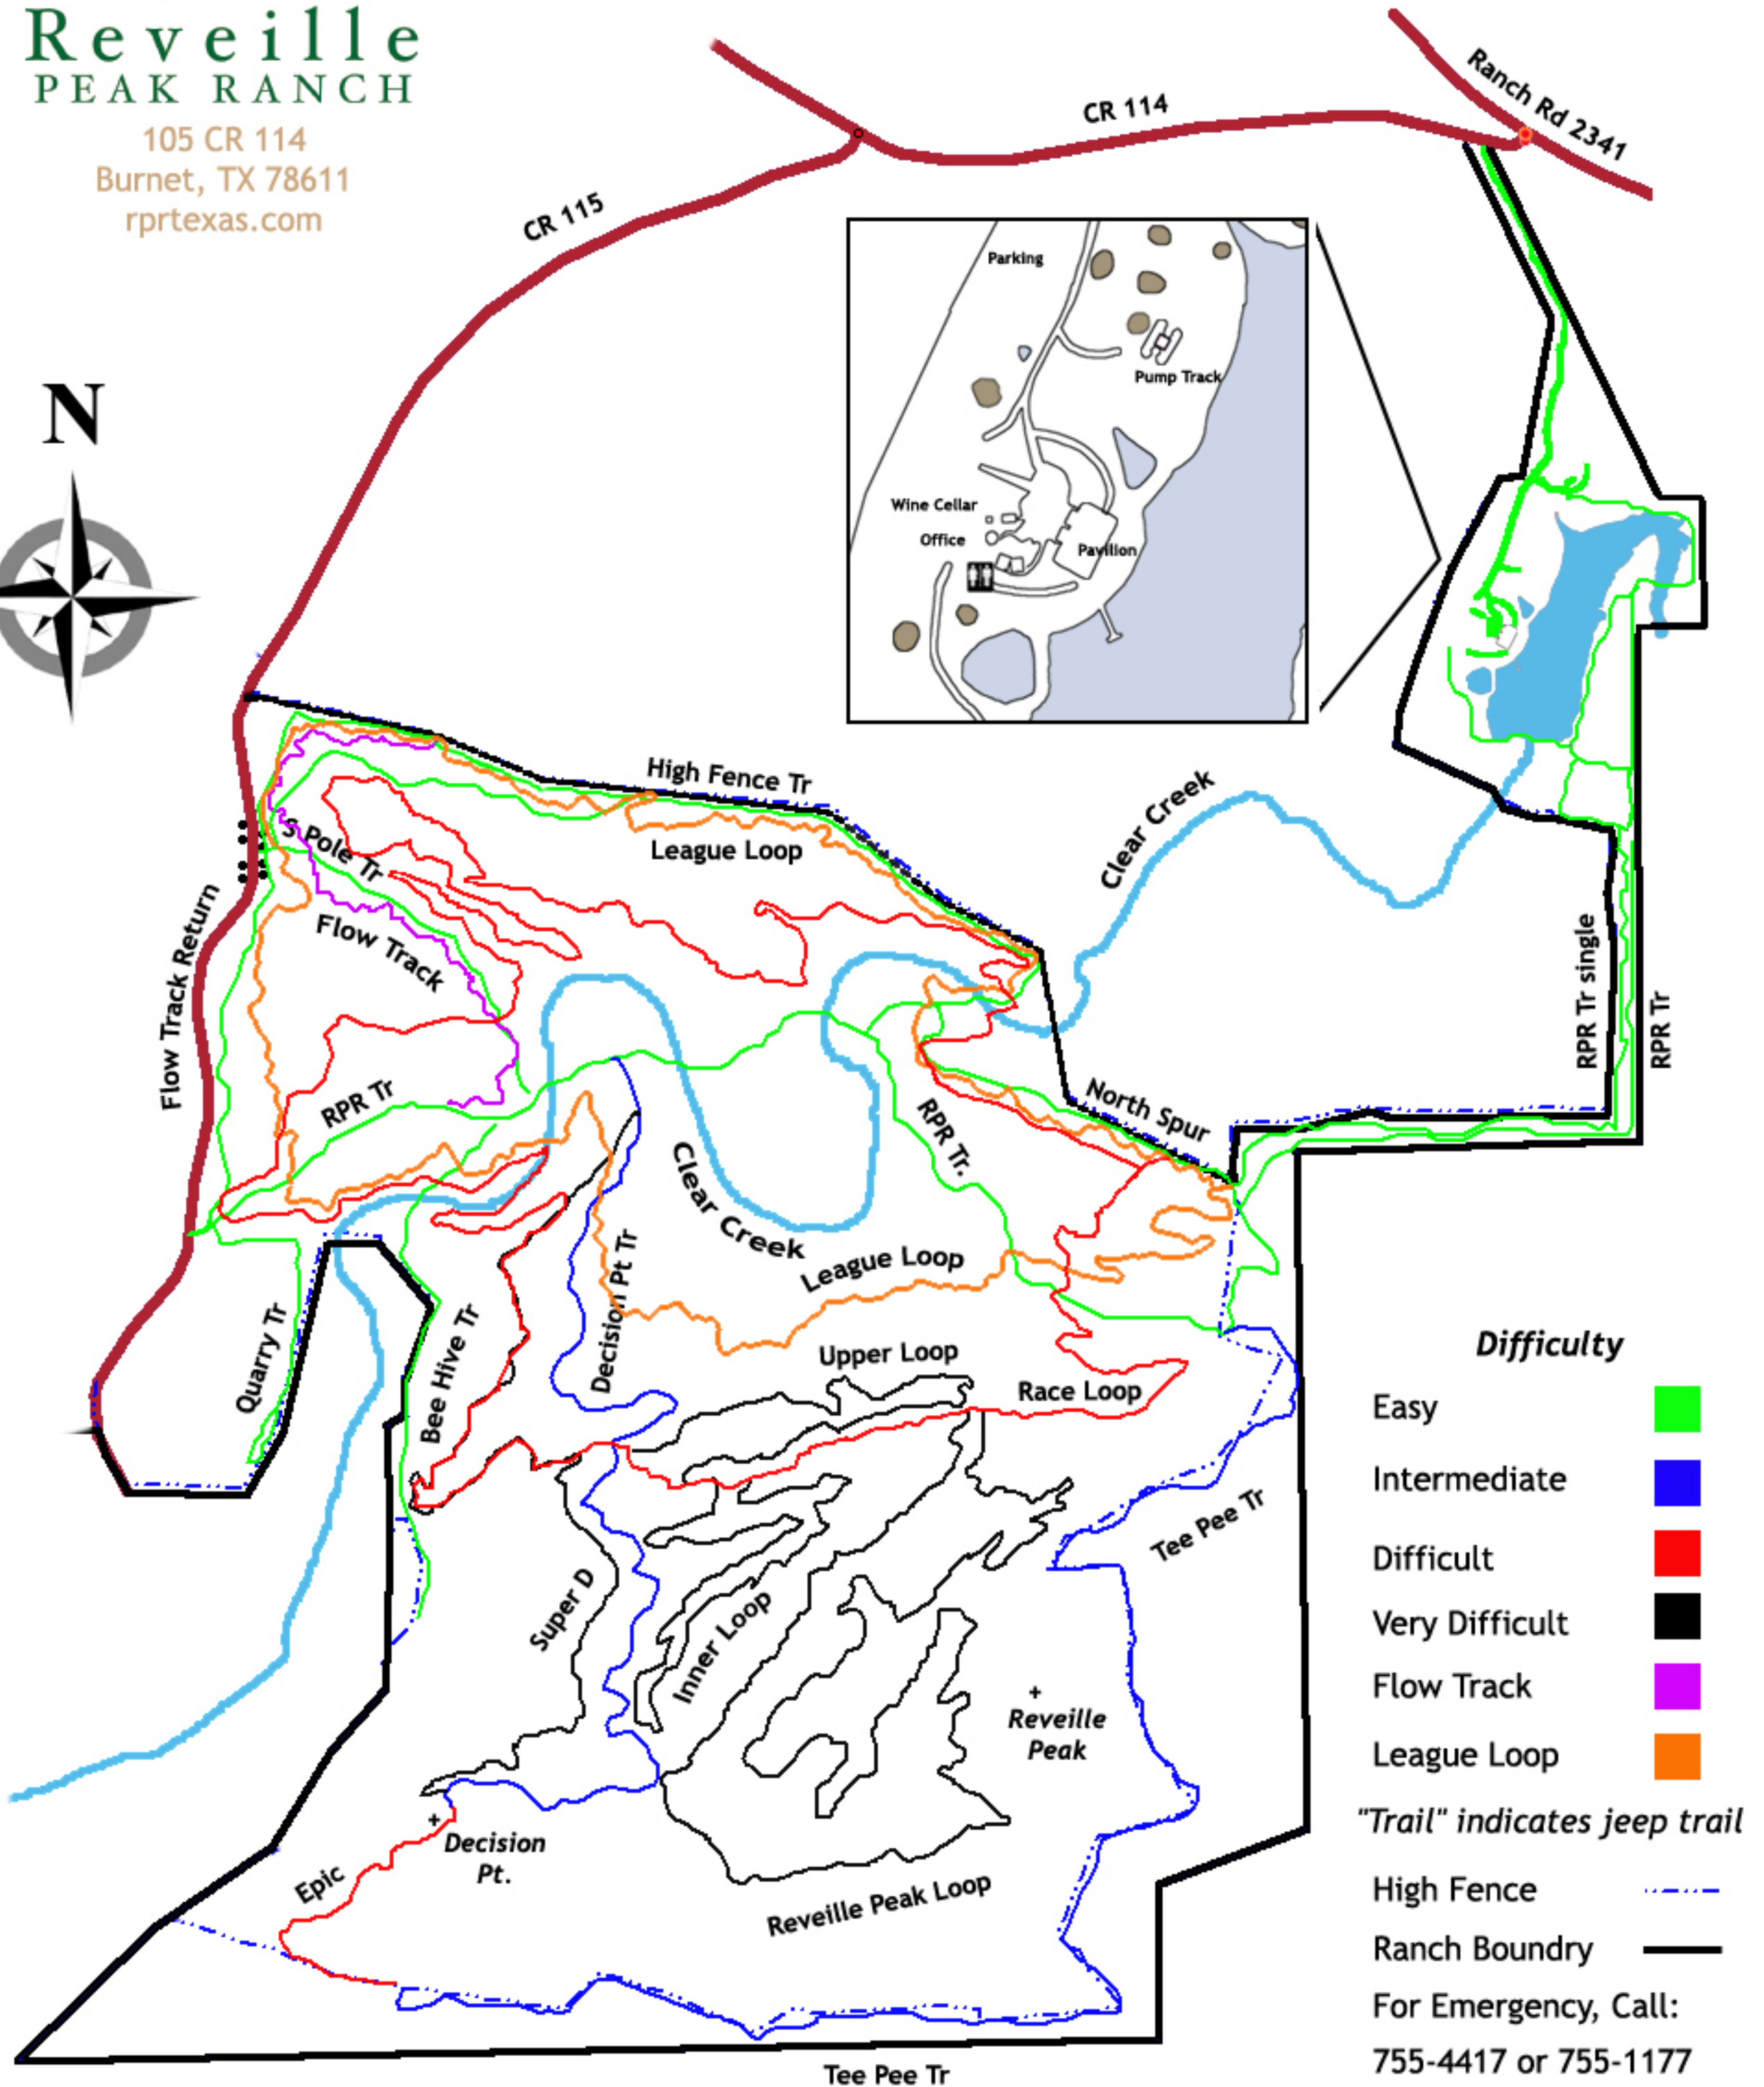

Reveille PEAK RANCH

105 CR 114
Burnet, TX 78611
rprtexas.com

Difficulty

- Easy █
- Intermediate █
- Difficult █
- Very Difficult █
- Flow Track █
- League Loop █

"Trail" indicates jeep trail

- High Fence - - -
- Ranch Boundry —

For Emergency, Call:
755-4417 or 755-1177