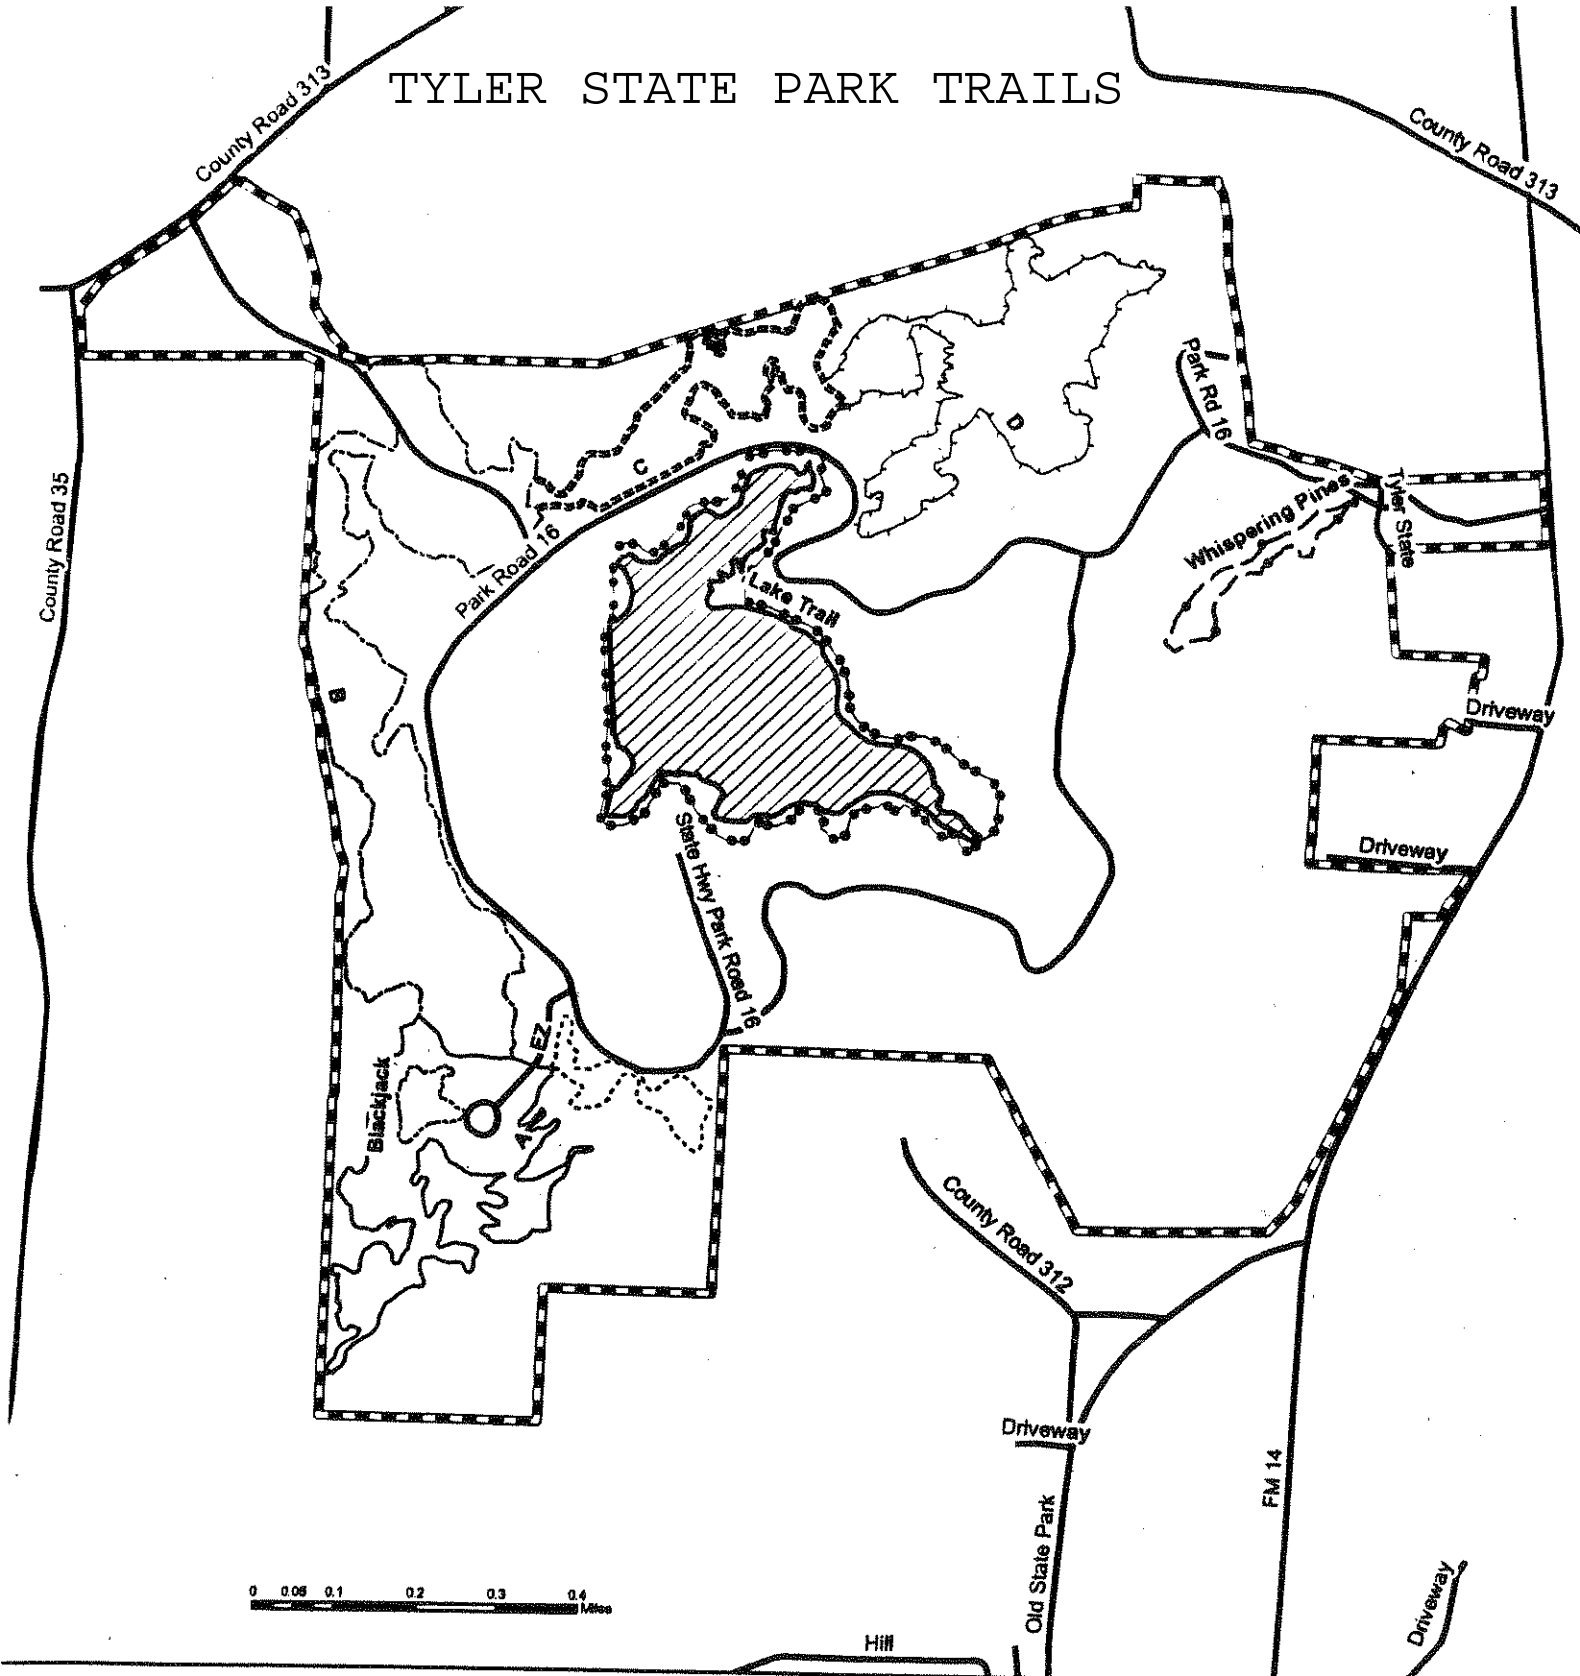

# TYLER STATE PARK TRAILS

## TYLER STATE PARK TRAILS SMITH COUNTY, TX

- ROADS
- BOUNDARY
- LAKES AND PONDS

Trail Name	Mileage
A	2.53
B	3.10
C	1.47
D	2.14
Blackjack	0.35
EZ	0.74
Lake Trail	2.08
Whispering Pines	0.67
<b>Total Miles</b>	<b>13.07</b>

- A
- B
- Blackjack
- C
- D
- EZ
- Lake Trail
- Whispering Pines

NAD 83 Zone 15  
 Quad name: Tyler  
 Quad 75: Tyler North  
 USGS# 3295-134  
 DRG# 32095 D3

TPWD-State Parks Wildland  
 Fire Management Program