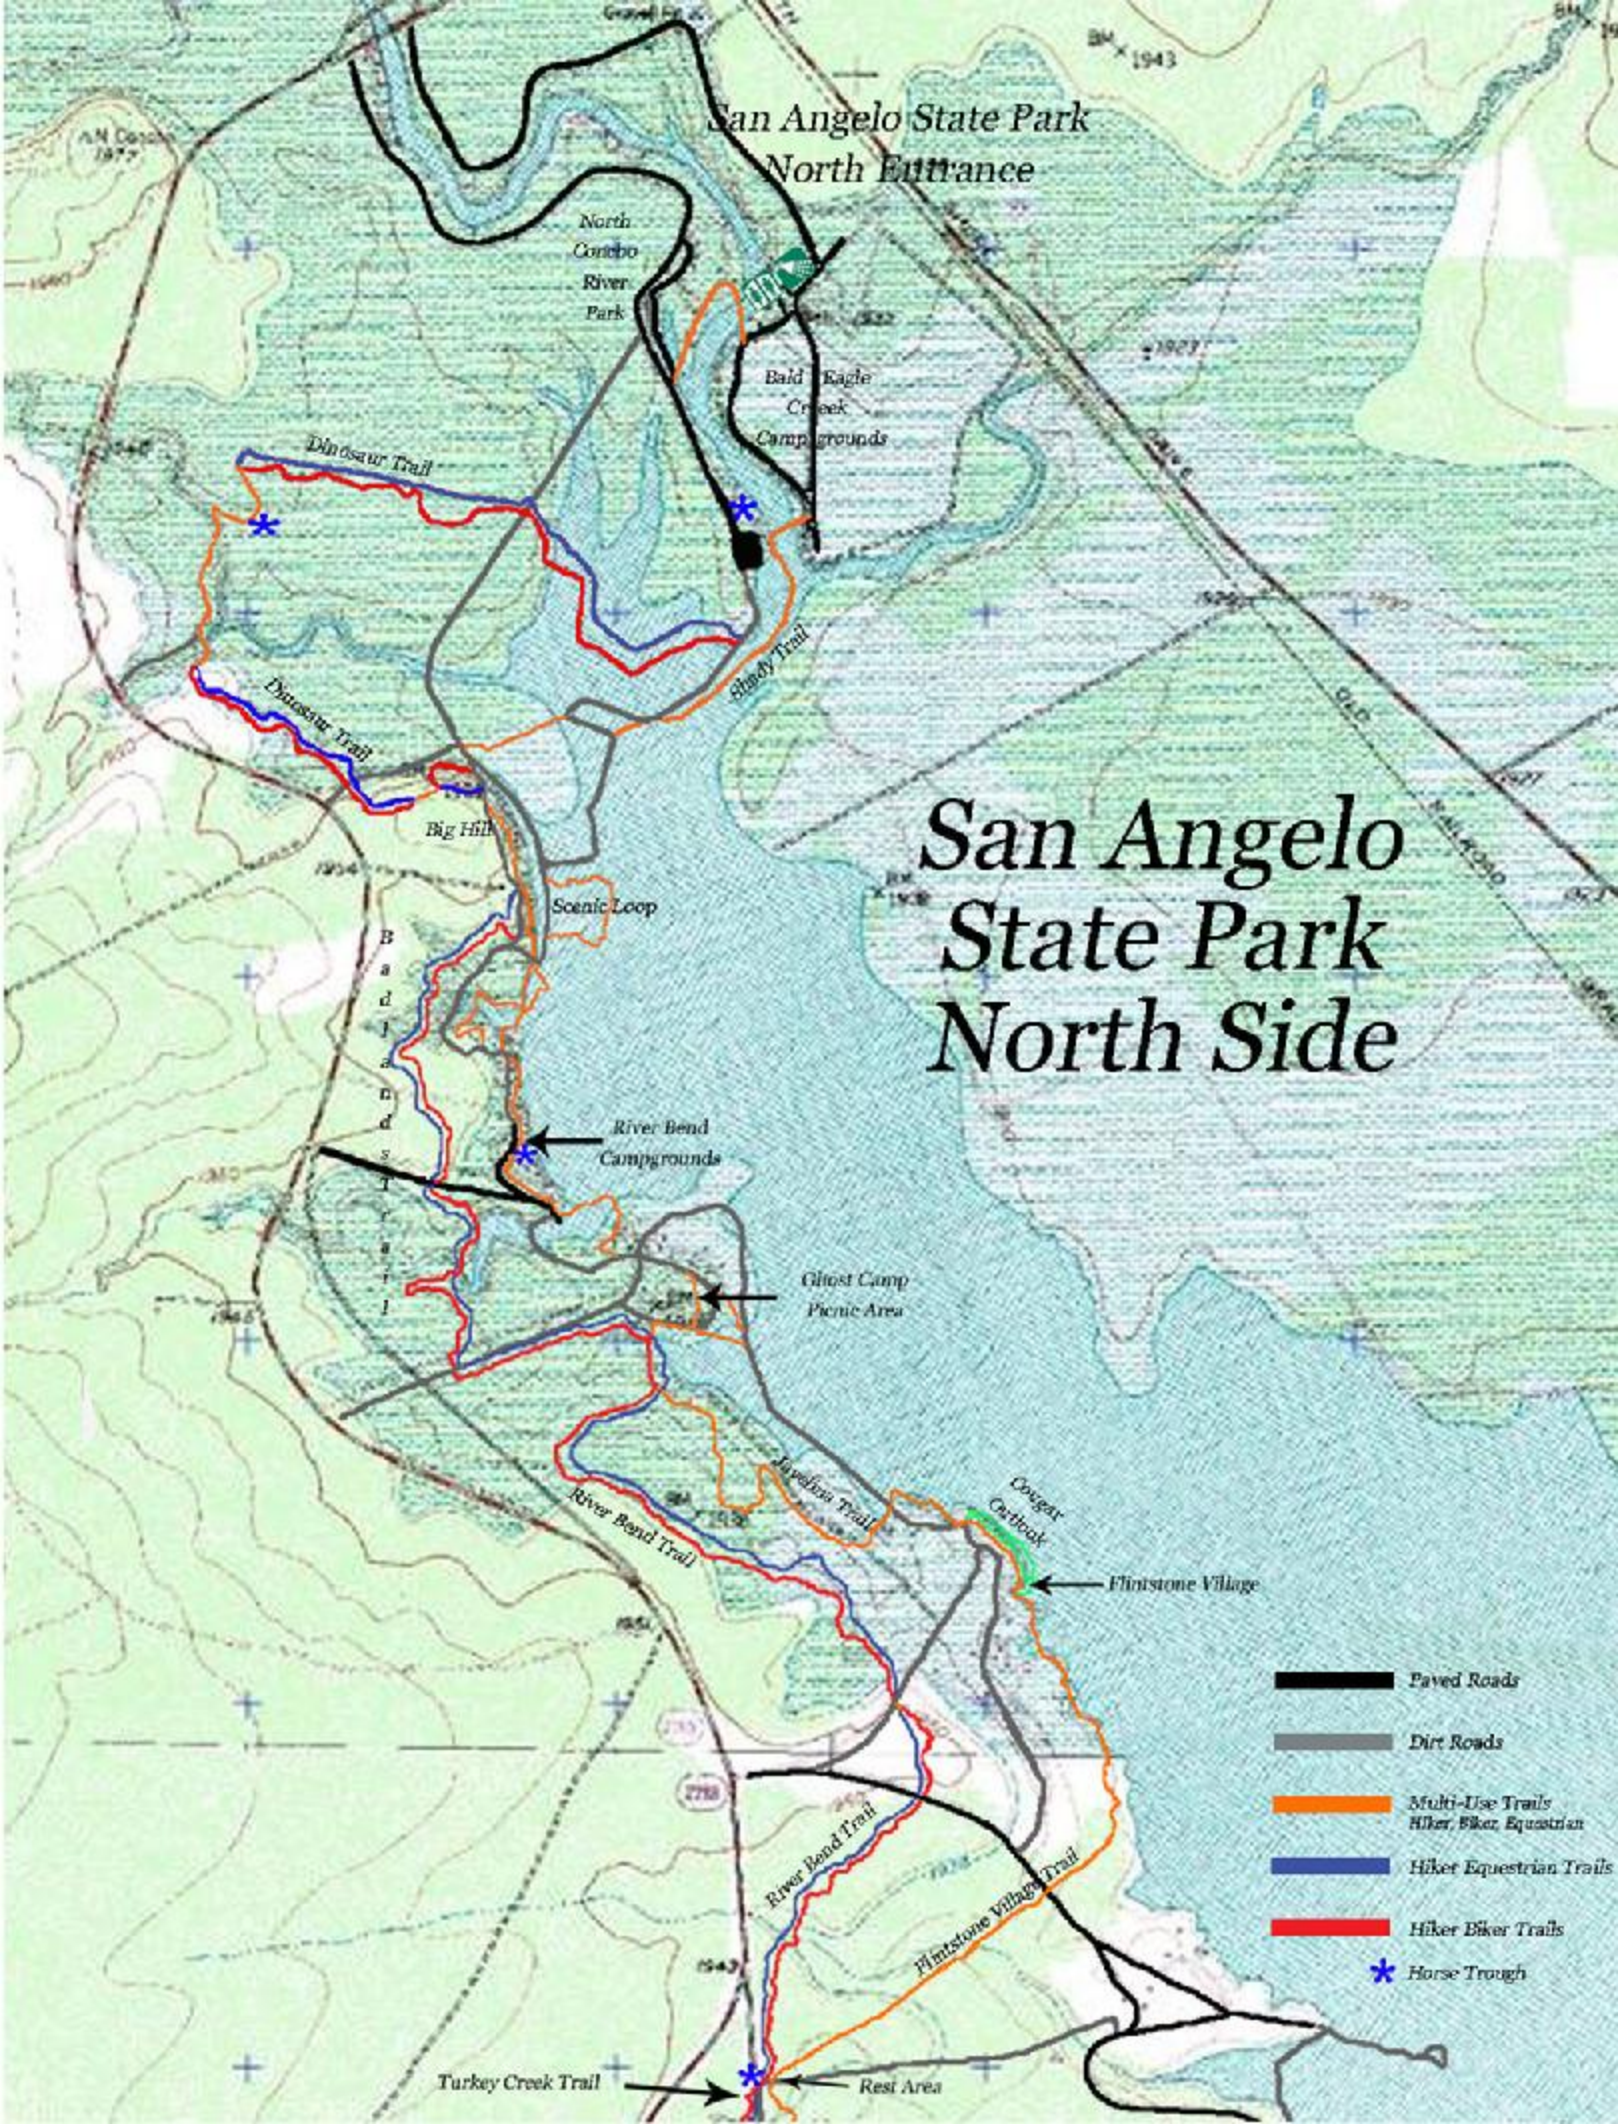

# San Angelo State Park North Entrance

# San Angelo State Park North Side

-  Paved Roads
-  Dirt Roads
-  Multi-Use Trails  
Hiker, Biker, Equestrian
-  Hiker Equestrian Trails
-  Hiker Biker Trails
-  Horse Trough