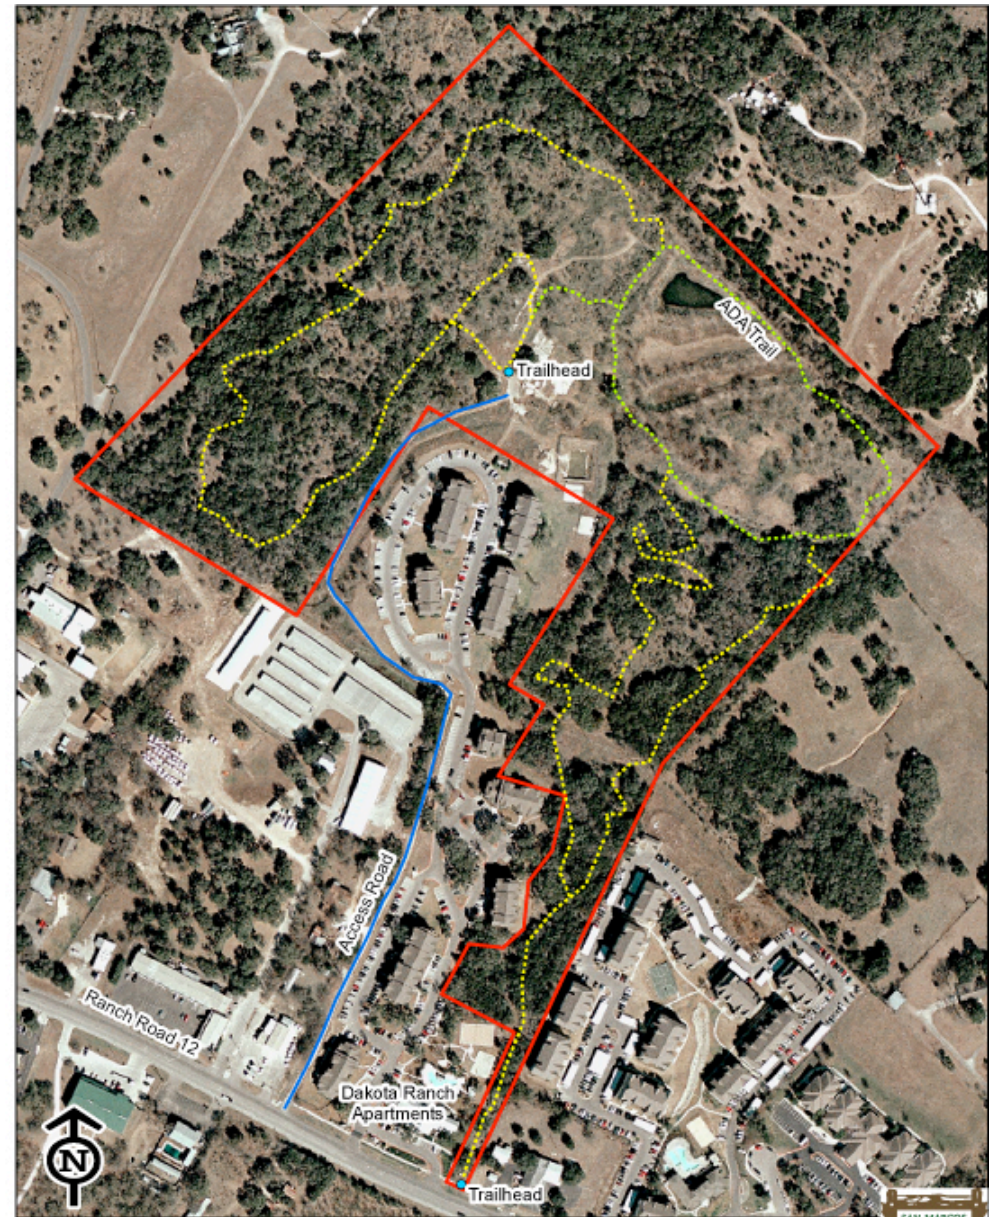

About Ringtail Ridge

In the 1990s, the City of San Marcos allowed developers to increase land-use density along RR-12 in exchange for the 40 acres now known as Ringtail Ridge. About 2 miles of loop trail designed and built by SMGA for mountain biking also offer pleasant hiking through oak groves, flowering meadows, cactus stands, and persimmon thickets. The Ringtail Ridge tract was the site of an animal slaughter plant for many years. The foundations of the plant and other artifacts can still be seen. The land is being left alone to recover from ranching and the slaughter business.

Directions: Take Ranch Road 12 (Moore St.) toward Wimberley about 1/10th mile past Craddock Ave. Turn right onto dirt road between Dakota Ranch Apartments and Crestwood Center. Follow road until you reach the big oak and parking lot behind the apartments.

Preserve the peace, the quiet, and the place...

- Take only photos, leave only footprints.
- Park open sunrise to sunset (curfew applies after sunset).
- Keep dogs on a leash and remove their waste.
- Campfires, glass containers, motor vehicles, weapons, horses, and camping are not permitted.
- Stay on established trails on public property.
- Bicycles yield to hikers. Refrain from biking on muddy trails.
- **Report problems to San Marcos Parks & Recreation at (512) 393-8400. Emergencies call 911.**

Ringtail Ridge Greenspace
25 September 2008
Clint King

0 0.025 0.05 0.1 Miles

SAN MARCOS GREENBELT ALLIANCE
SMGREENBELT.ORG