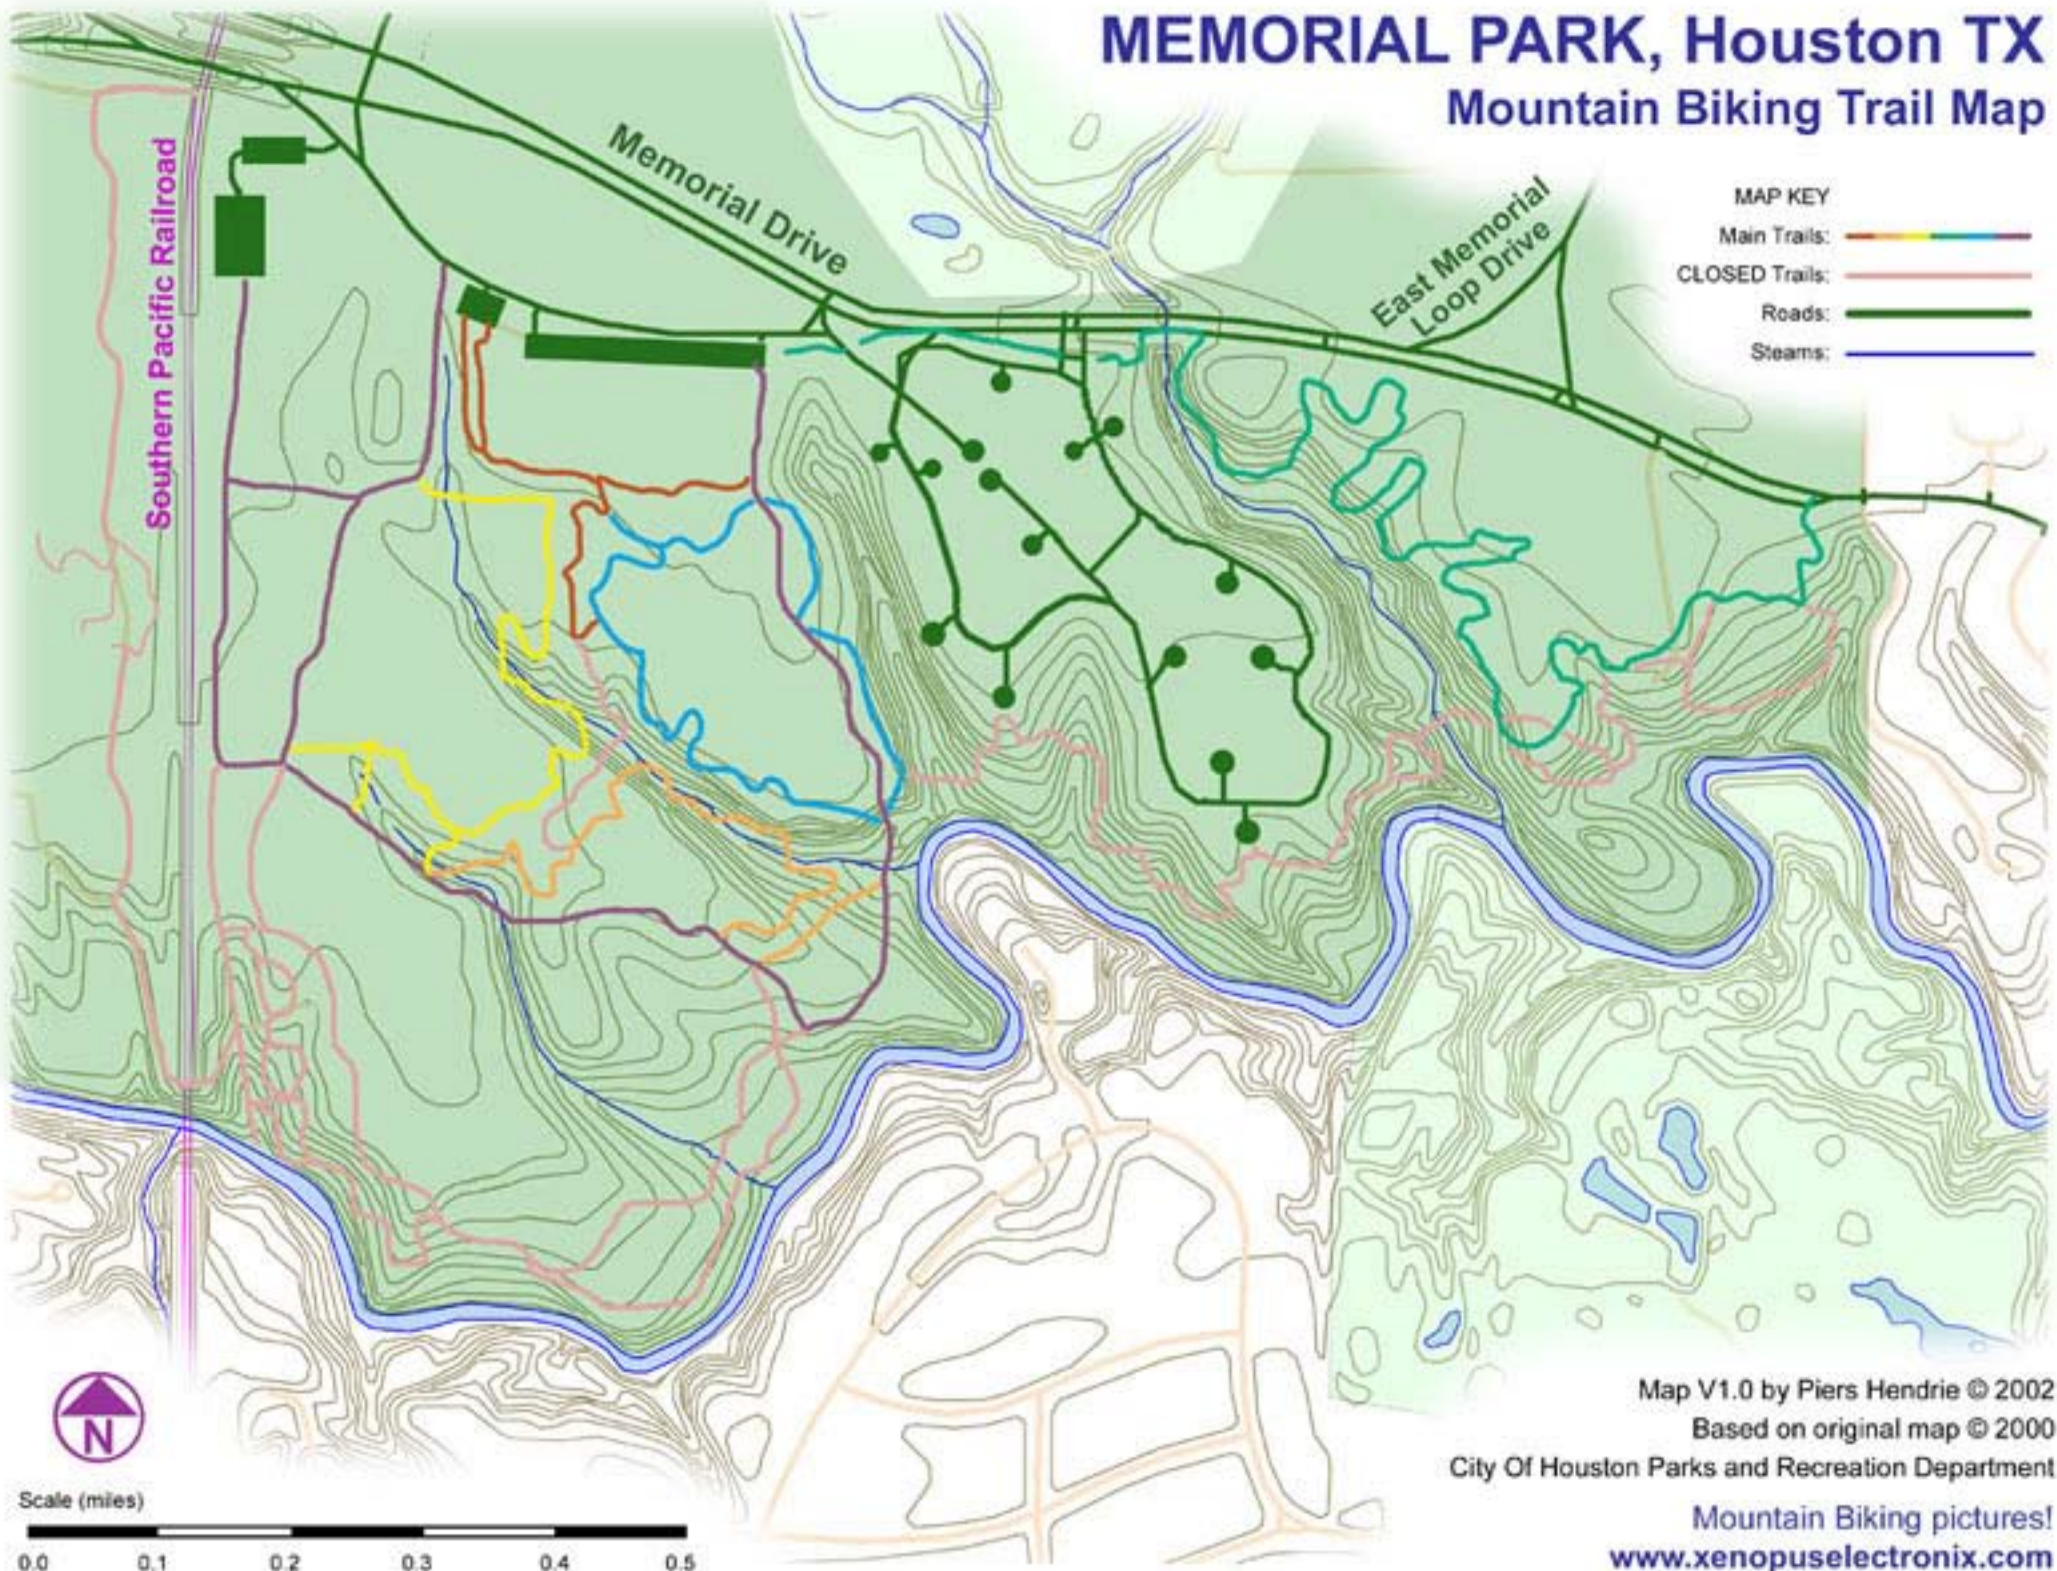

MEMORIAL PARK, Houston TX

Mountain Biking Trail Map

Map V1.0 by Piers Hendrie © 2002
Based on original map © 2000
City Of Houston Parks and Recreation Department
Mountain Biking pictures!
www.xenopuselectronix.com