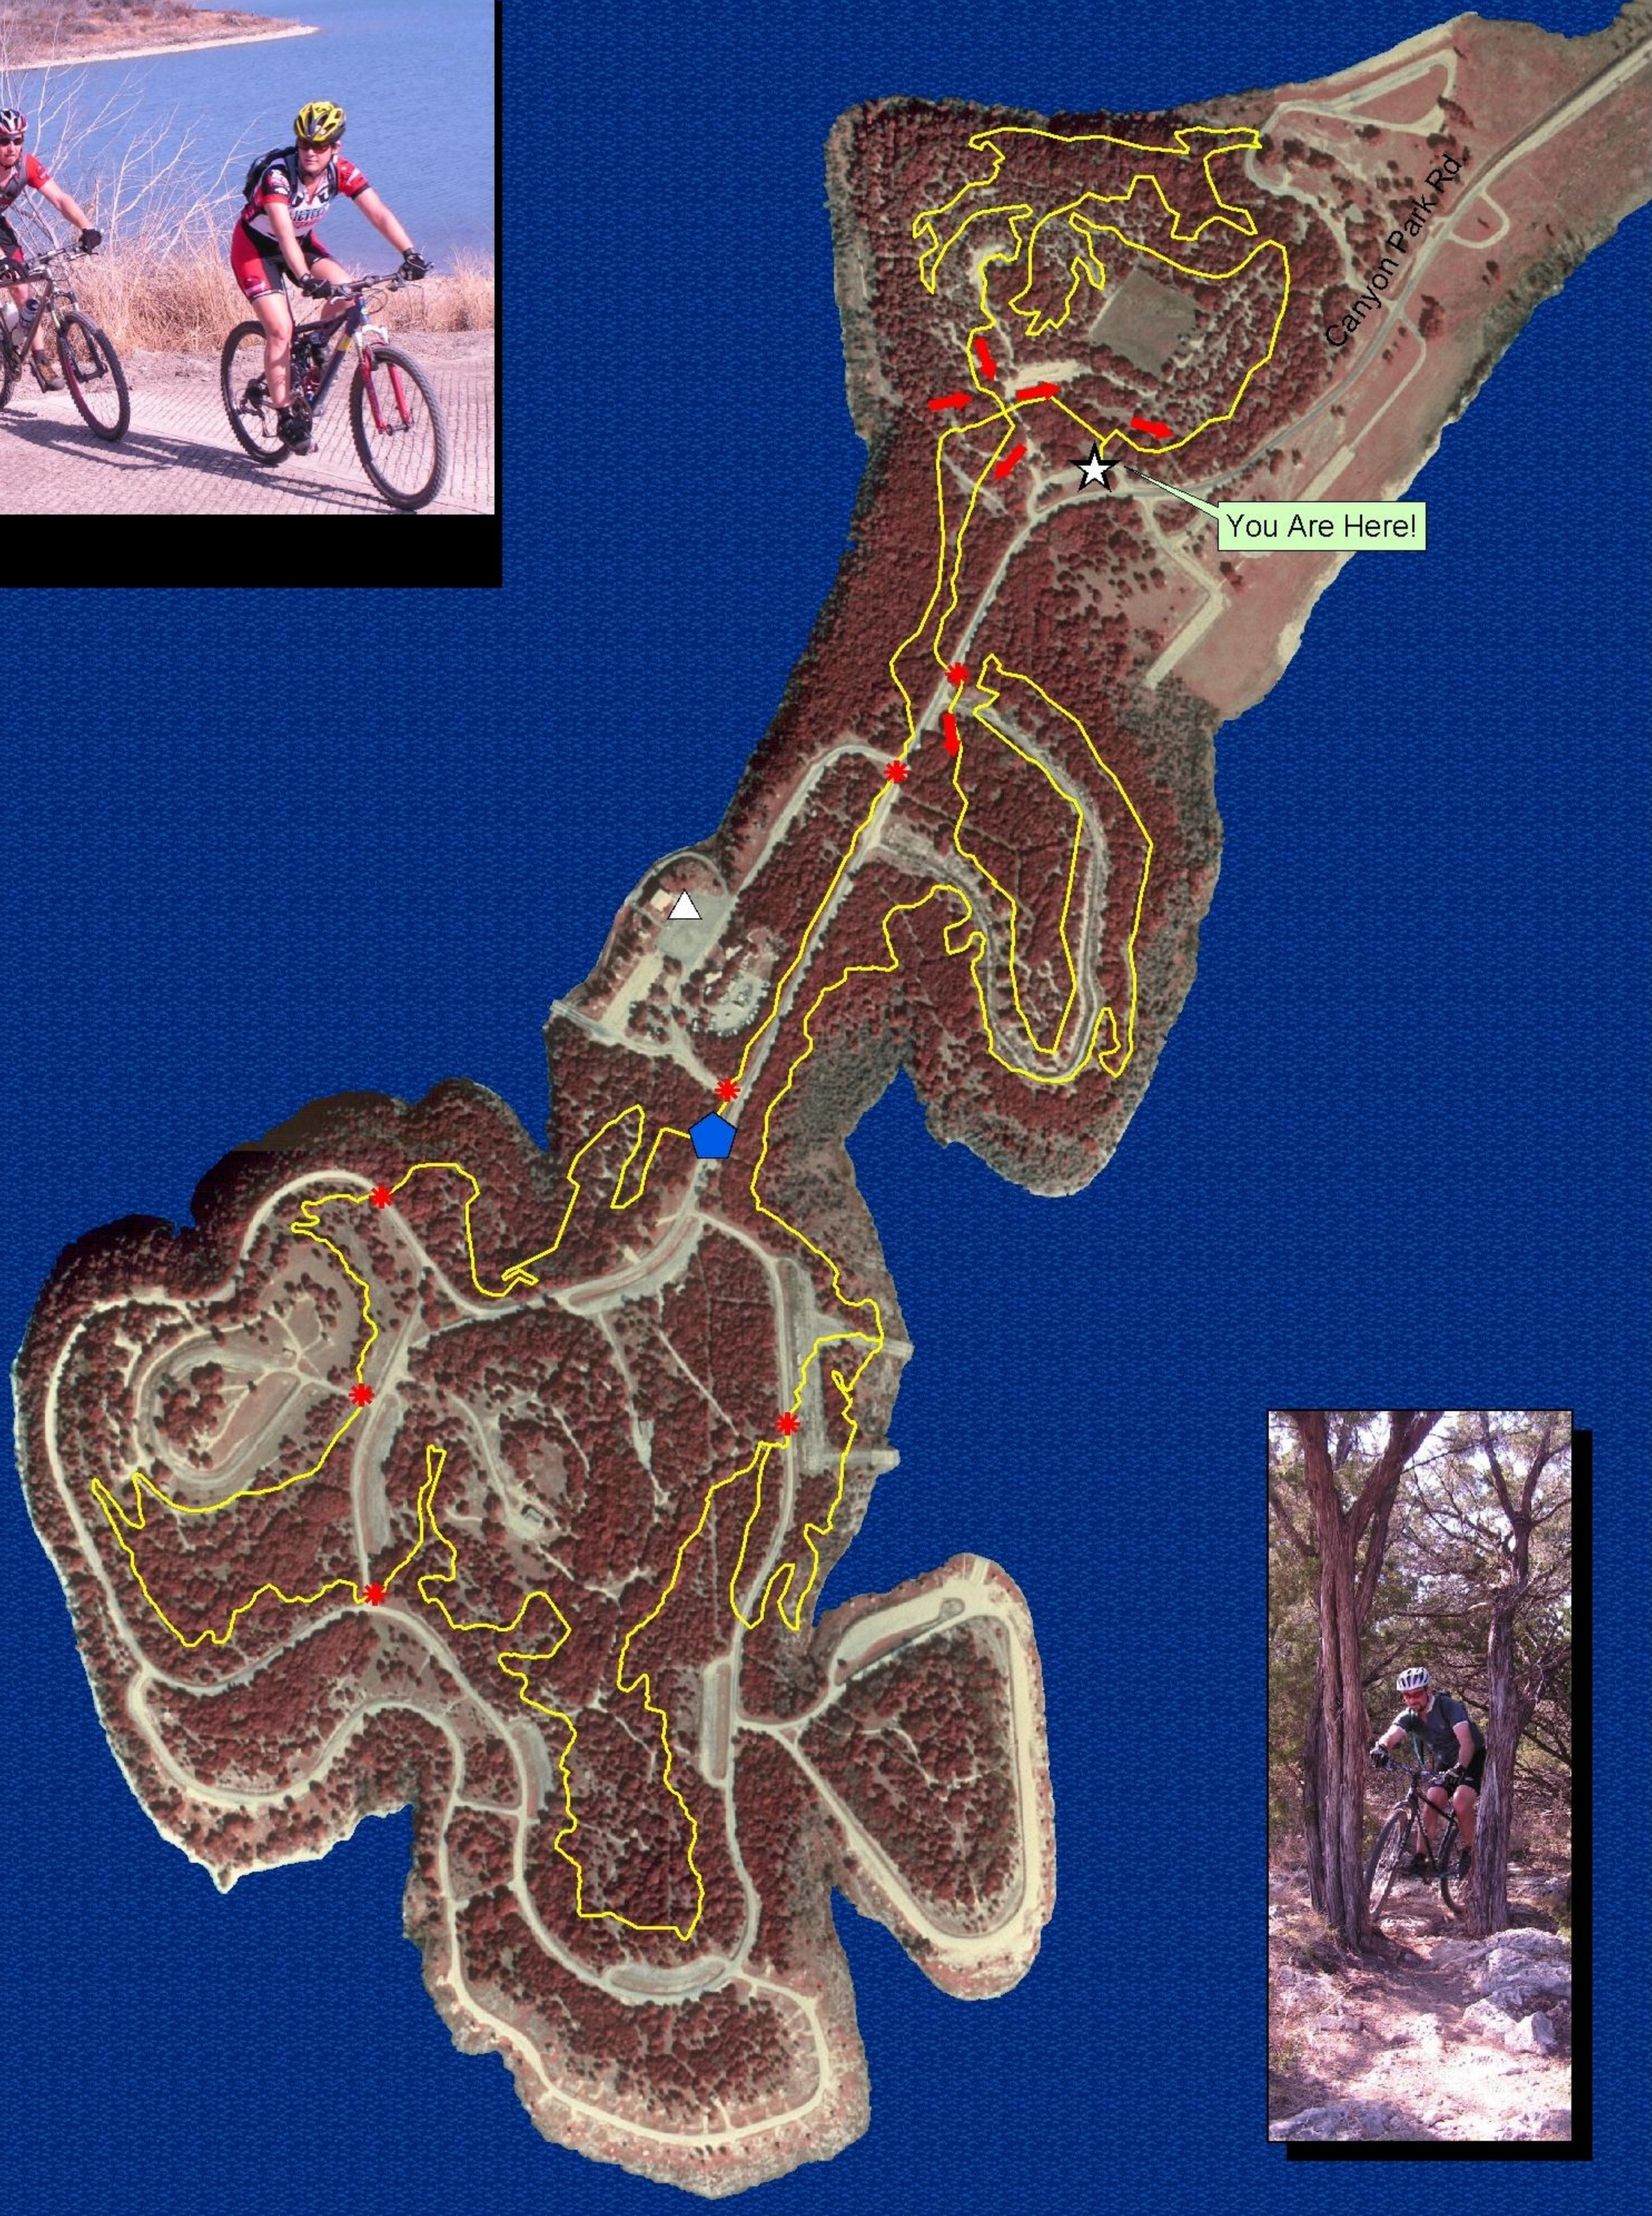

# CANYON LAKE - MADRONE TRAIL

- ☆ Trail Head Parking
- Multi-Use Trail
- \* CAUTION - Road Crossing
- ⬠ Camping Park Entrance
- △ Marina
- ➔ Directional Arrow