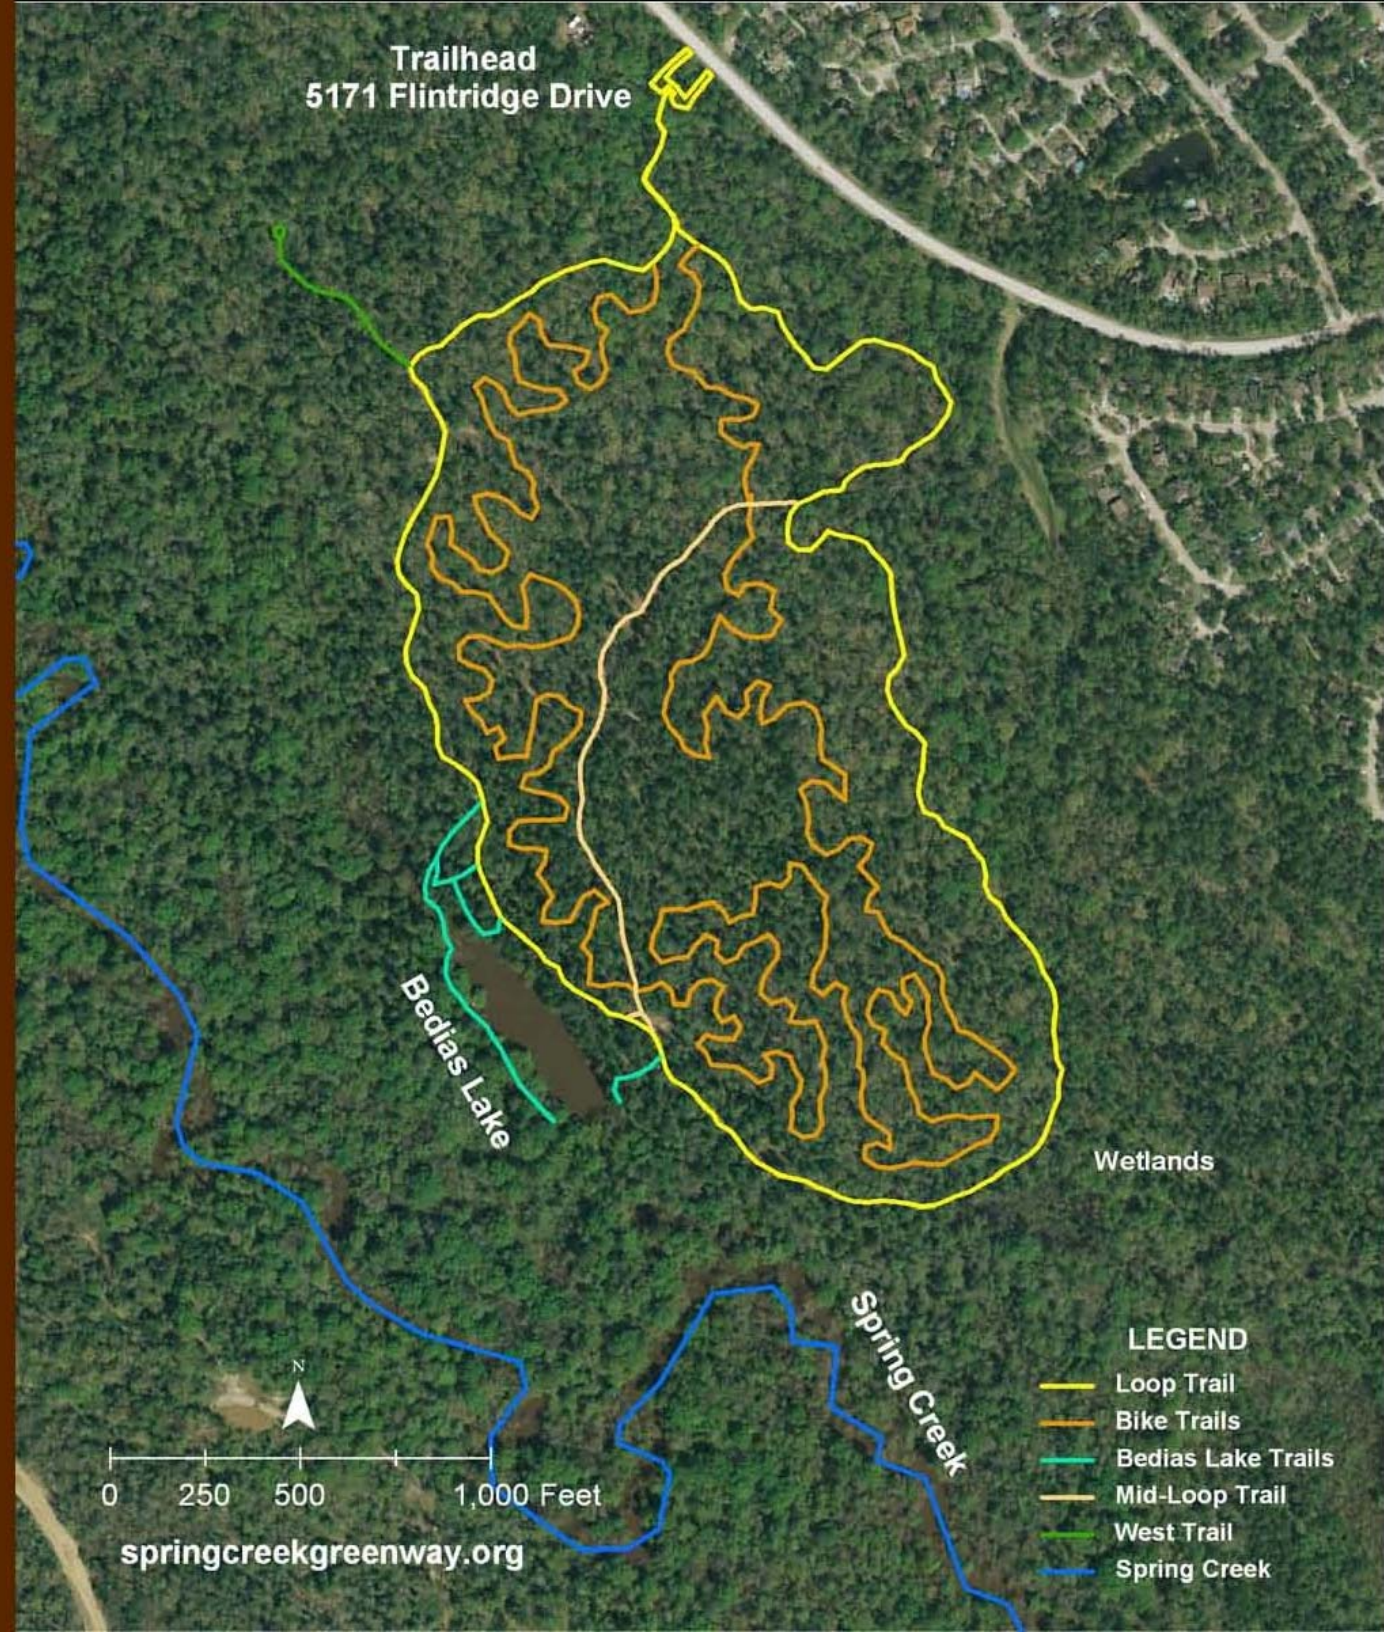

SPRING CREEK GREENWAY

GEORGE MITCHELL NATURE PRESERVE

Trailhead
5171 Flintridge Drive

Bedia Lake

Wetlands

Spring Creek

springcreekgreenway.org

LEGEND

-  Loop Trail
-  Bike Trails
-  Bedia Lake Trails
-  Mid-Loop Trail
-  West Trail
-  Spring Creek