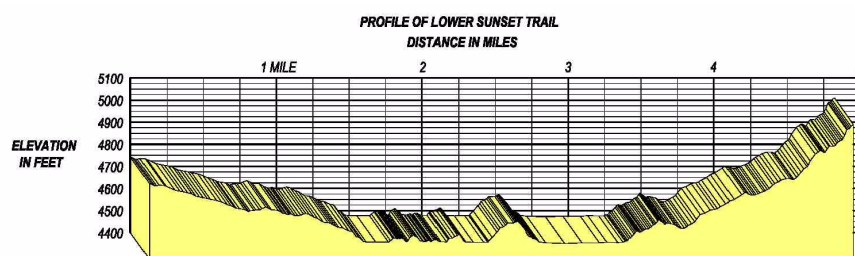

Salcedo Group Inc.
Copyright 2005

Franklin Mountain State Park Mountain Biking Trail Tom Mays Unit - El Paso, TX

- - - - - Lower Sunset Trail
- - - - - Upper Sunset Trail

Civil Engineers/Surveyors/GIS
400 S. Zang Blvd. Suite 1420
Dallas, Texas 75208
www.salcedogroupinc.com
(214) 941-8610