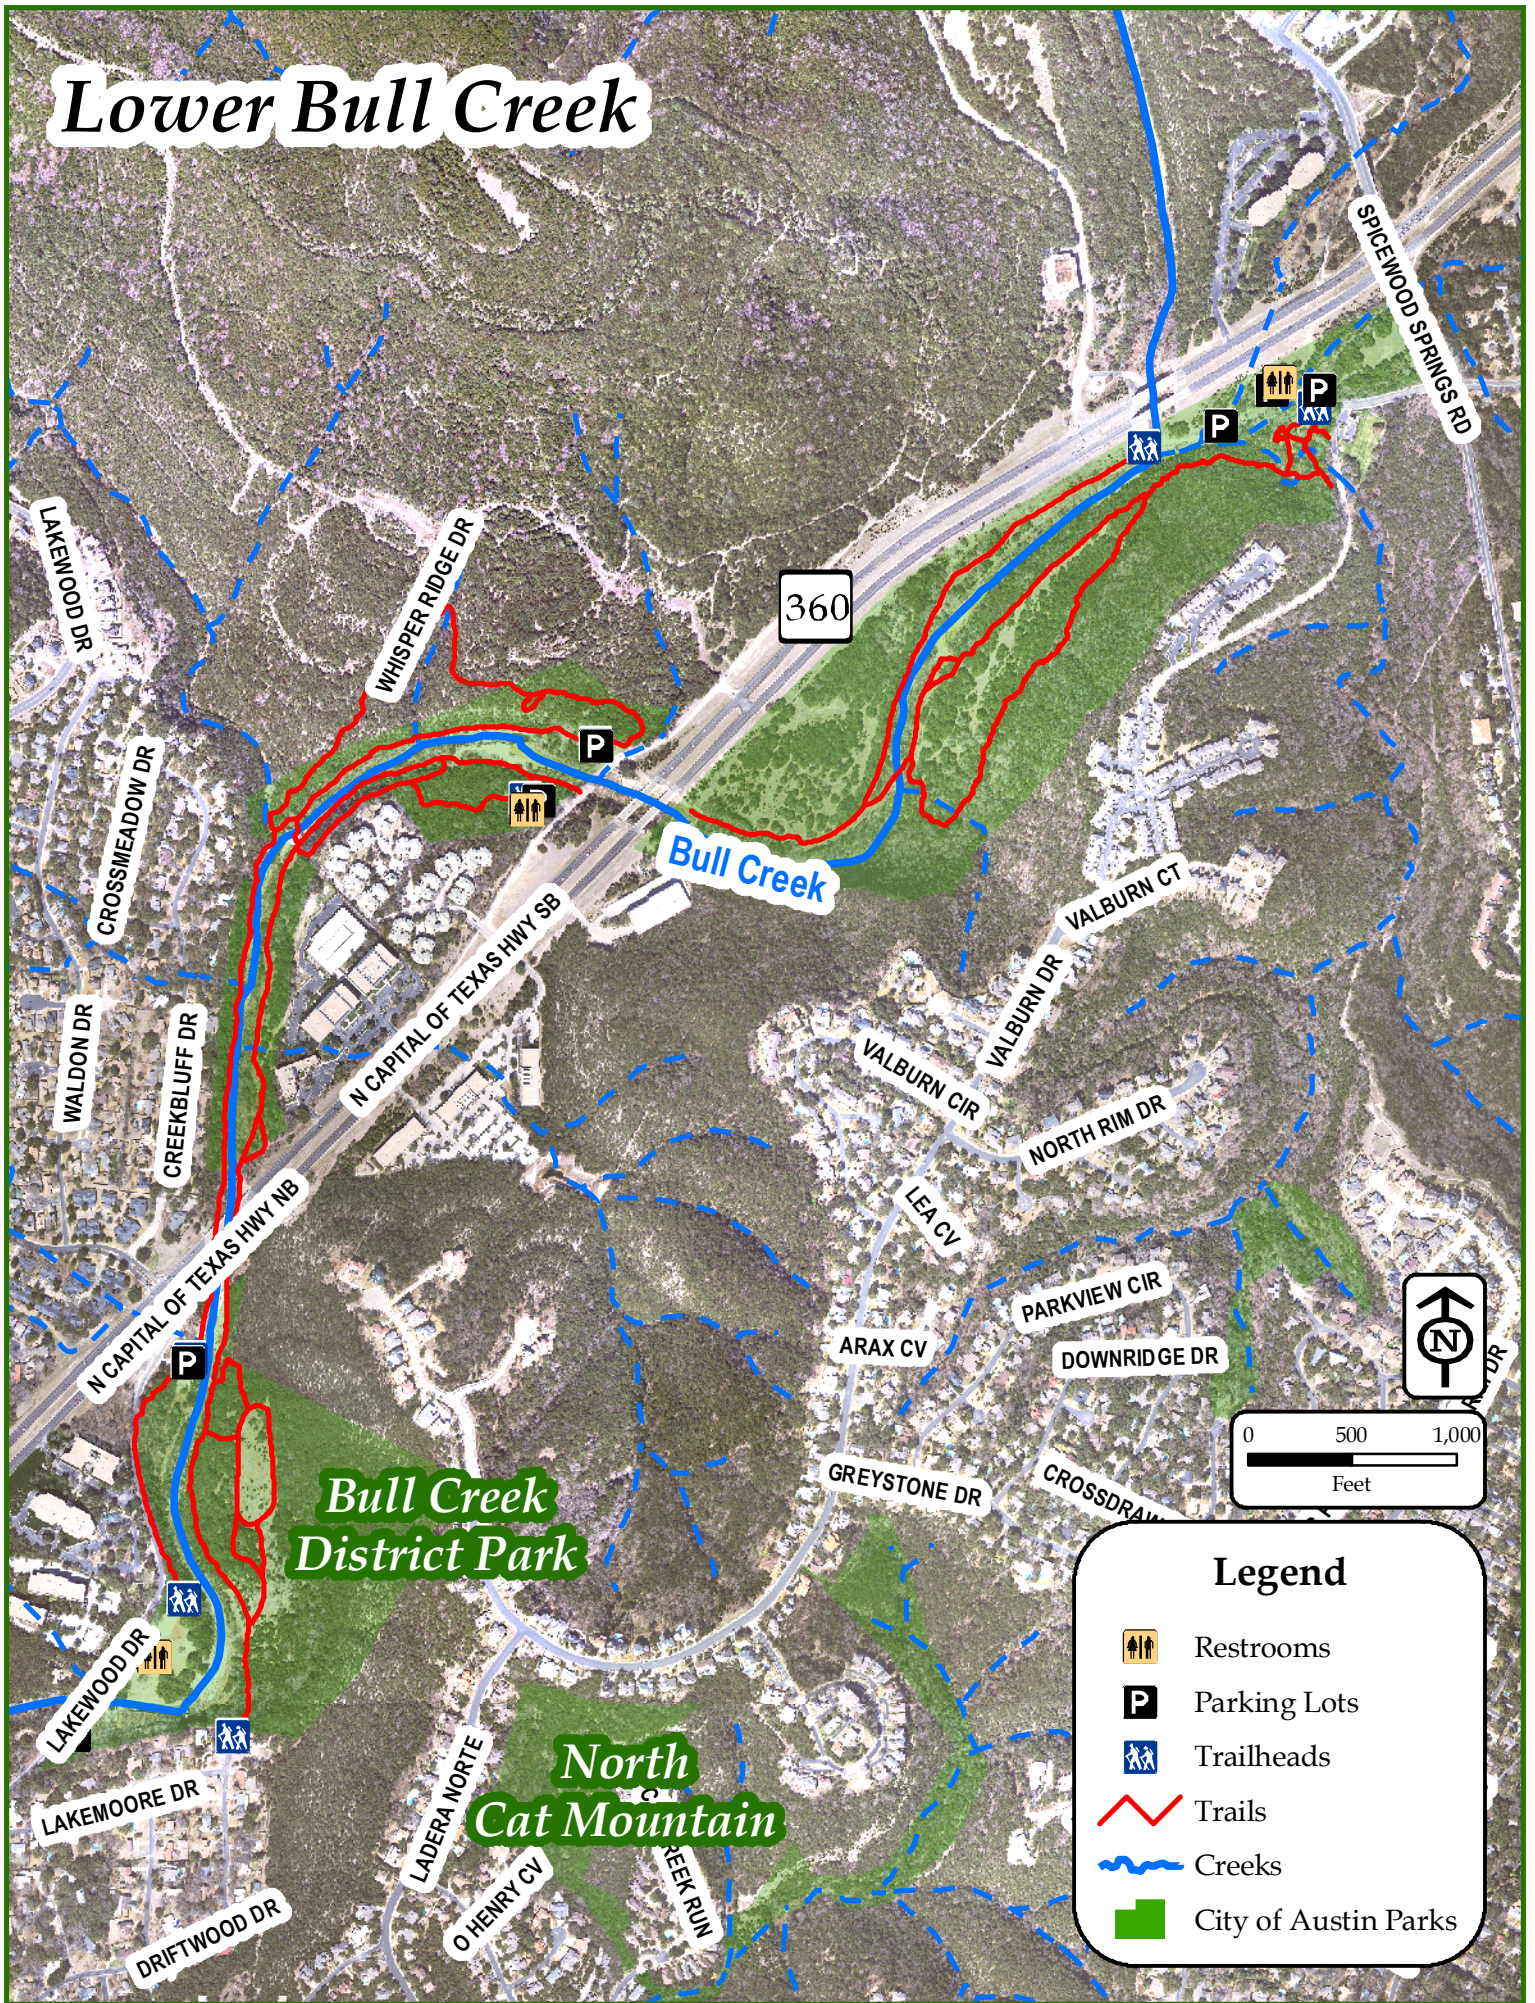

Lower Bull Creek

Legend

-  Restrooms
-  Parking Lots
-  Trailheads
-  Trails
-  Creeks
-  City of Austin Parks