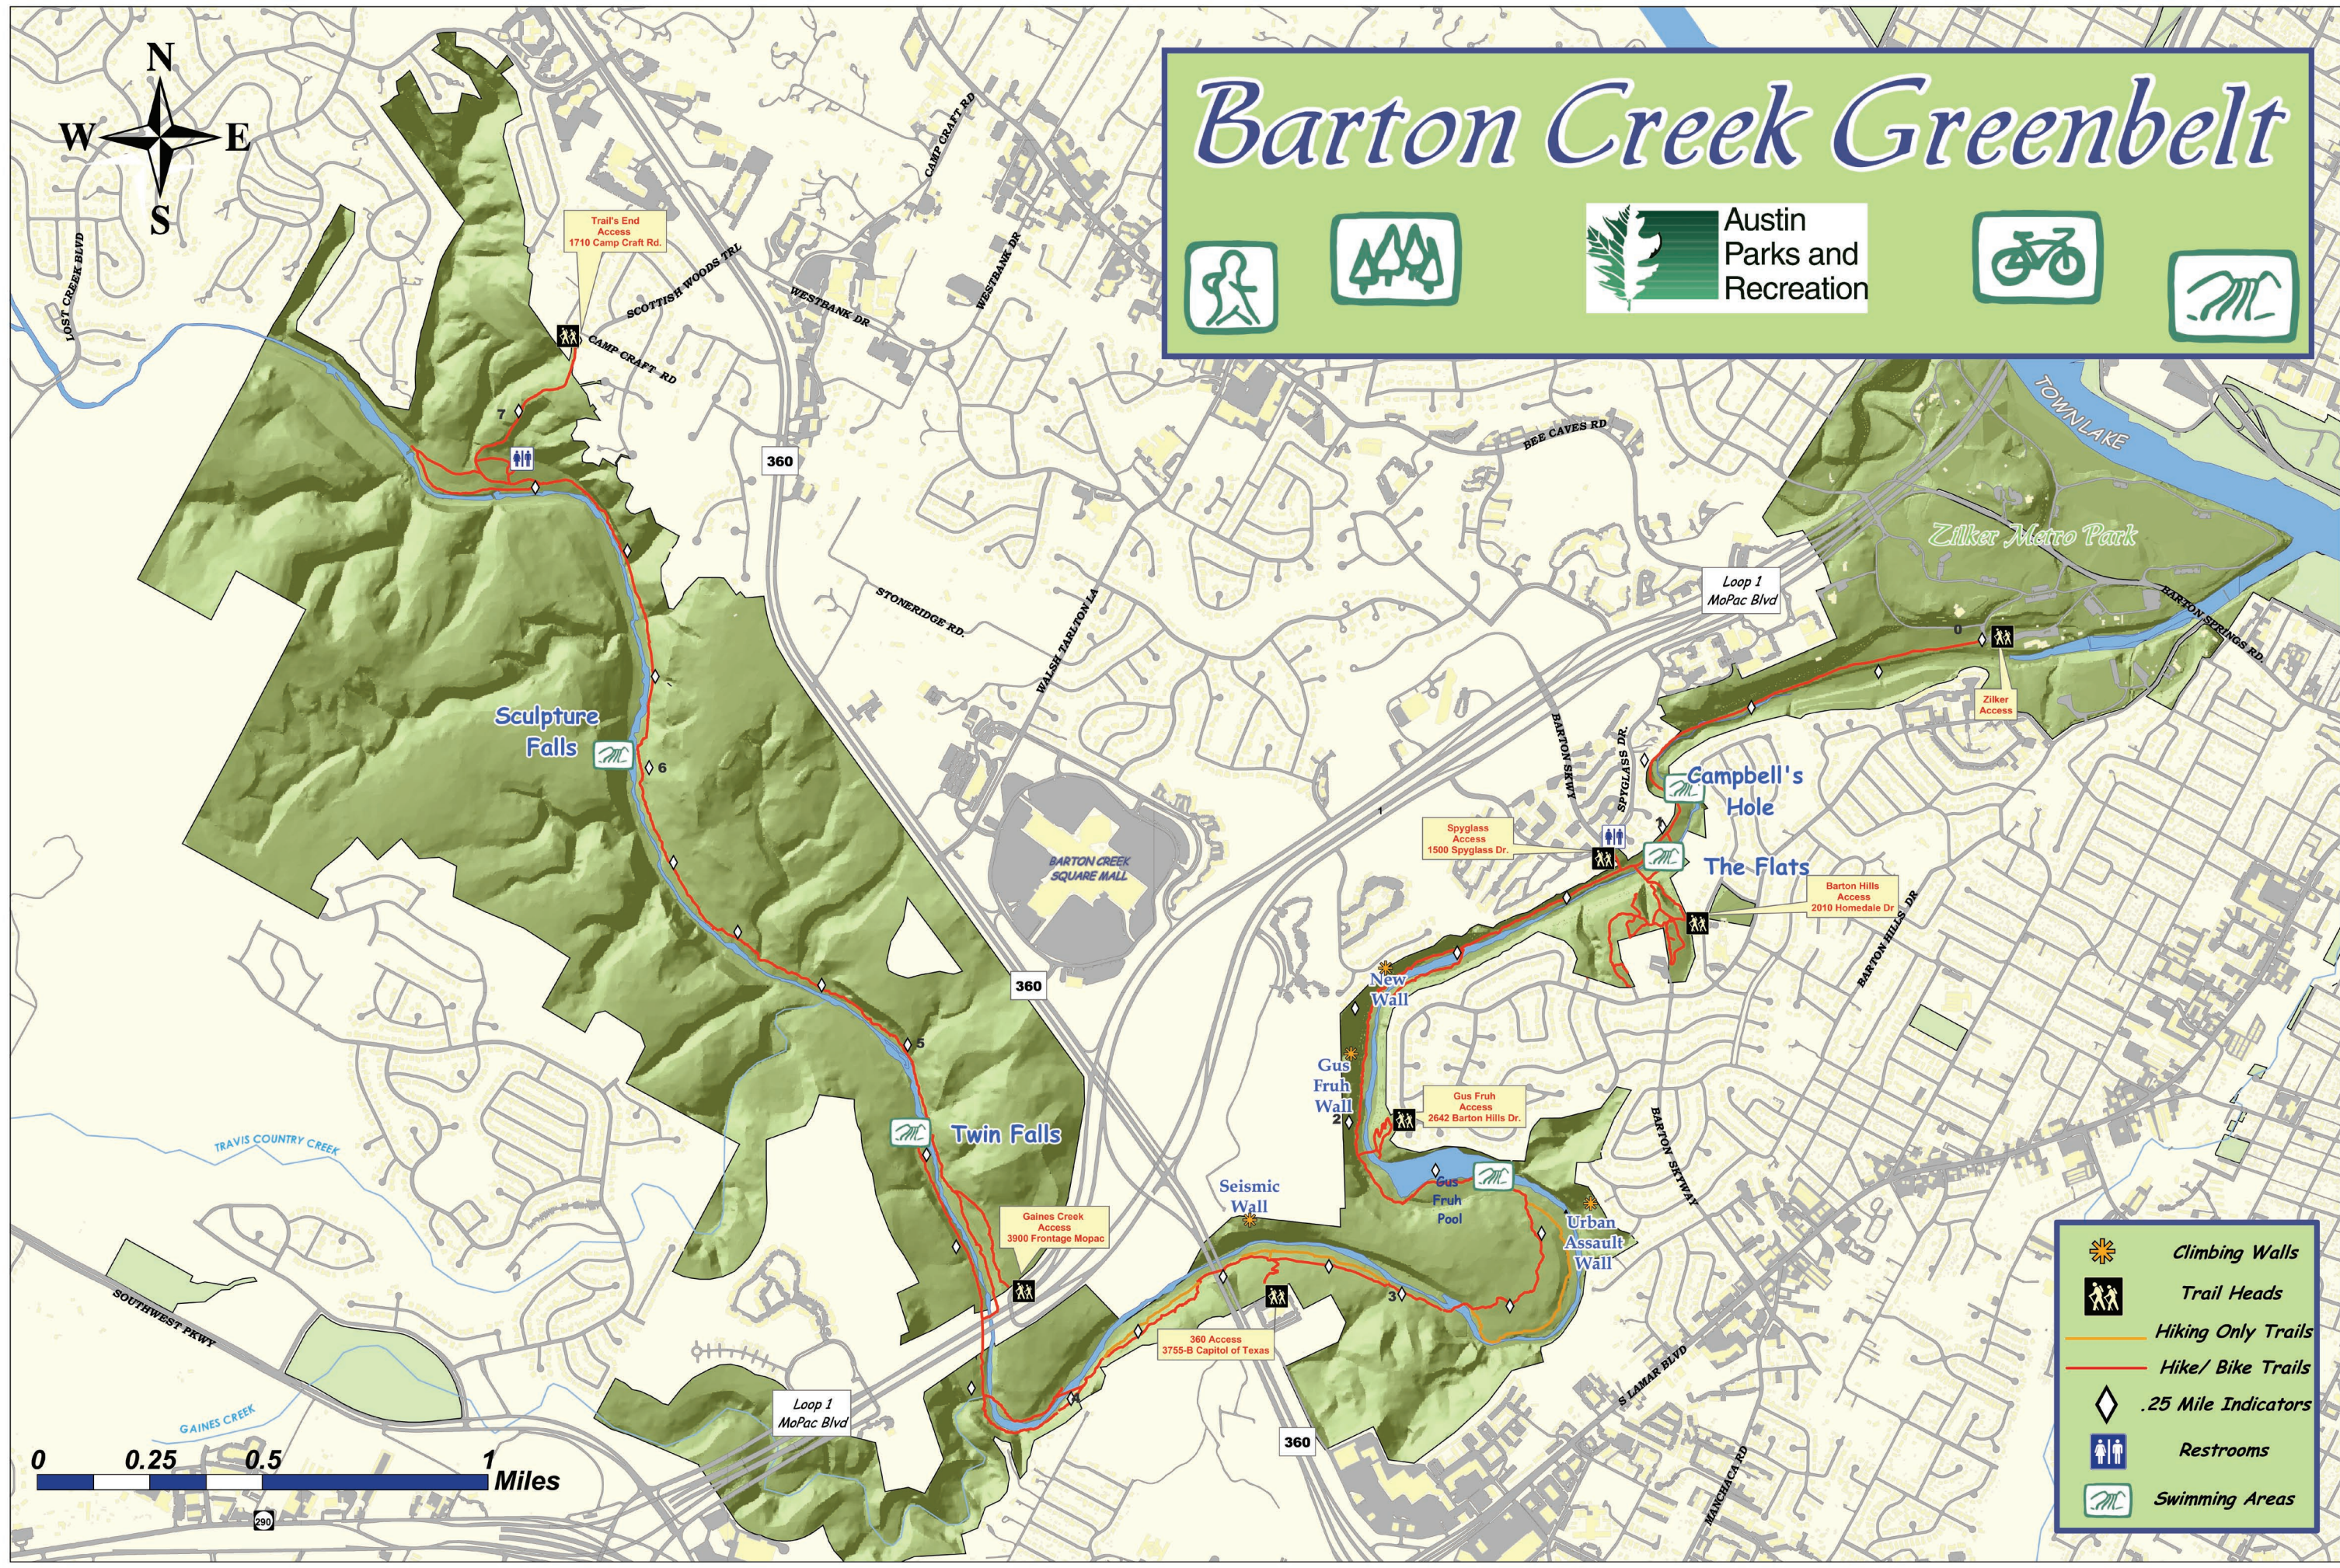

Barton Creek Greenbelt

-  Climbing Walls
-  Trail Heads
-  Hiking Only Trails
-  Hike/Bike Trails
-  .25 Mile Indicators
-  Restrooms
-  Swimming Areas